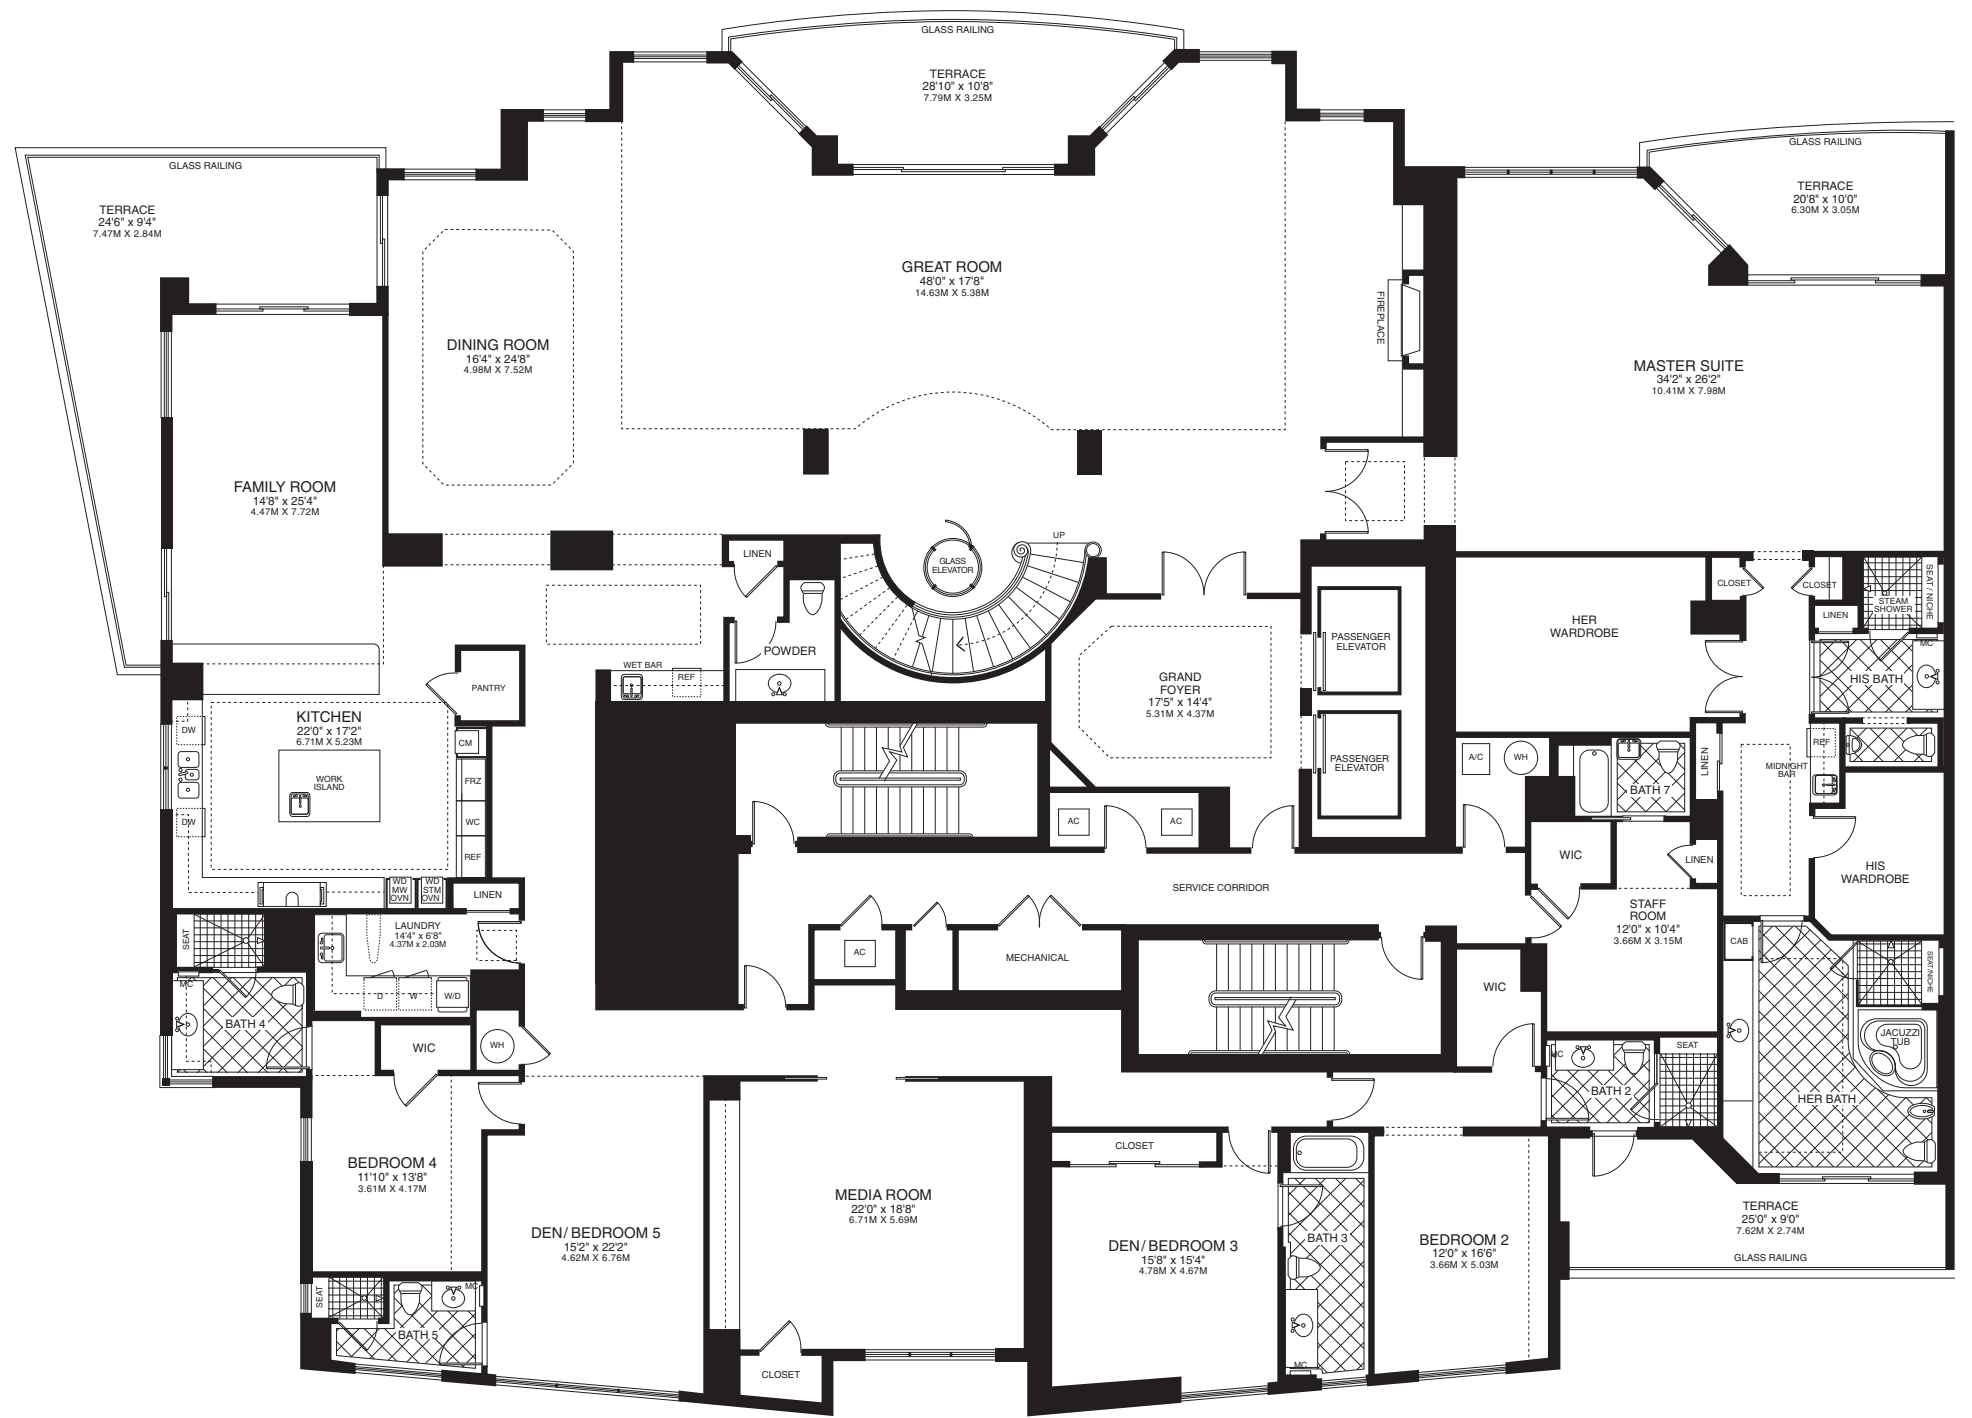

GRAMERCY TOWER SUITE

4 Bedrooms / 9½ Baths
2 Story Great Room + Family Room
+ Media Room + Den/Bedroom 5
+ Guest Suite + Lounge + Staff Room
+ Pool/Cabana + Upper Terrace

Level 1

Enclosed Area 8,880 sq ft 824.98 sq m
Terrace Area 1,070 sq ft 99.41 sq m

Level 2

Enclosed Area 2,115 sq ft 196.49 sq m
Terrace Area 1,305 sq ft 121.24 sq m

Level 3

Enclosed Area 865 sq ft 80.36 sq m
Terrace Area 1,160 sq ft 107.77 sq m

Total Residence

Total Enclosed 11,860 sq ft 1,101.83 sq m
Total Terrace 3,535 sq ft 328.41 sq m
Total Residence 15,395 sq ft 1,430.24 sq m

Tower Suite Floors 32 + 33 + 34

Gramercy Tower Suite Level 2

Gramercy Tower Suite Level 3