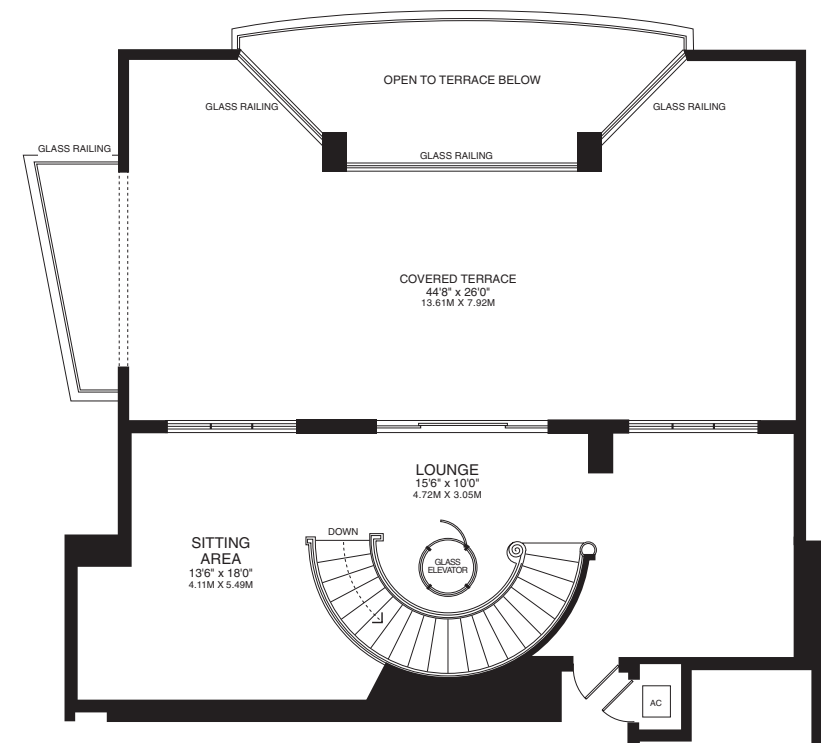

GRAMERCY TOWER SUITE

4 Bedrooms / 9½ Baths
2 Story Great Room + Family Room
+ Media Room + Den/Bedroom 5
+ Guest Suite + Lounge + Staff Room
+ Pool/Cabana + Upper Terrace

Level 1

Enclosed Area 8,880 sq ft 824.98 sq m
Terrace Area 1,070 sq ft 99.41 sq m

Level 2

Enclosed Area 2,115 sq ft 196.49 sq m
Terrace Area 1,305 sq ft 121.24 sq m

Level 3

Enclosed Area 865 sq ft 80.36 sq m
Terrace Area 1,160 sq ft 107.77 sq m

Total Residence

Total Enclosed 11,860 sq ft 1,101.83 sq m
Total Terrace 3,535 sq ft 328.41 sq m
Total Residence 15,395 sq ft 1,430.24 sq m

Tower Suite Floors 32 + 33 + 34

Gramercy Tower Suite Level 2

Gramercy Tower Suite Level 3