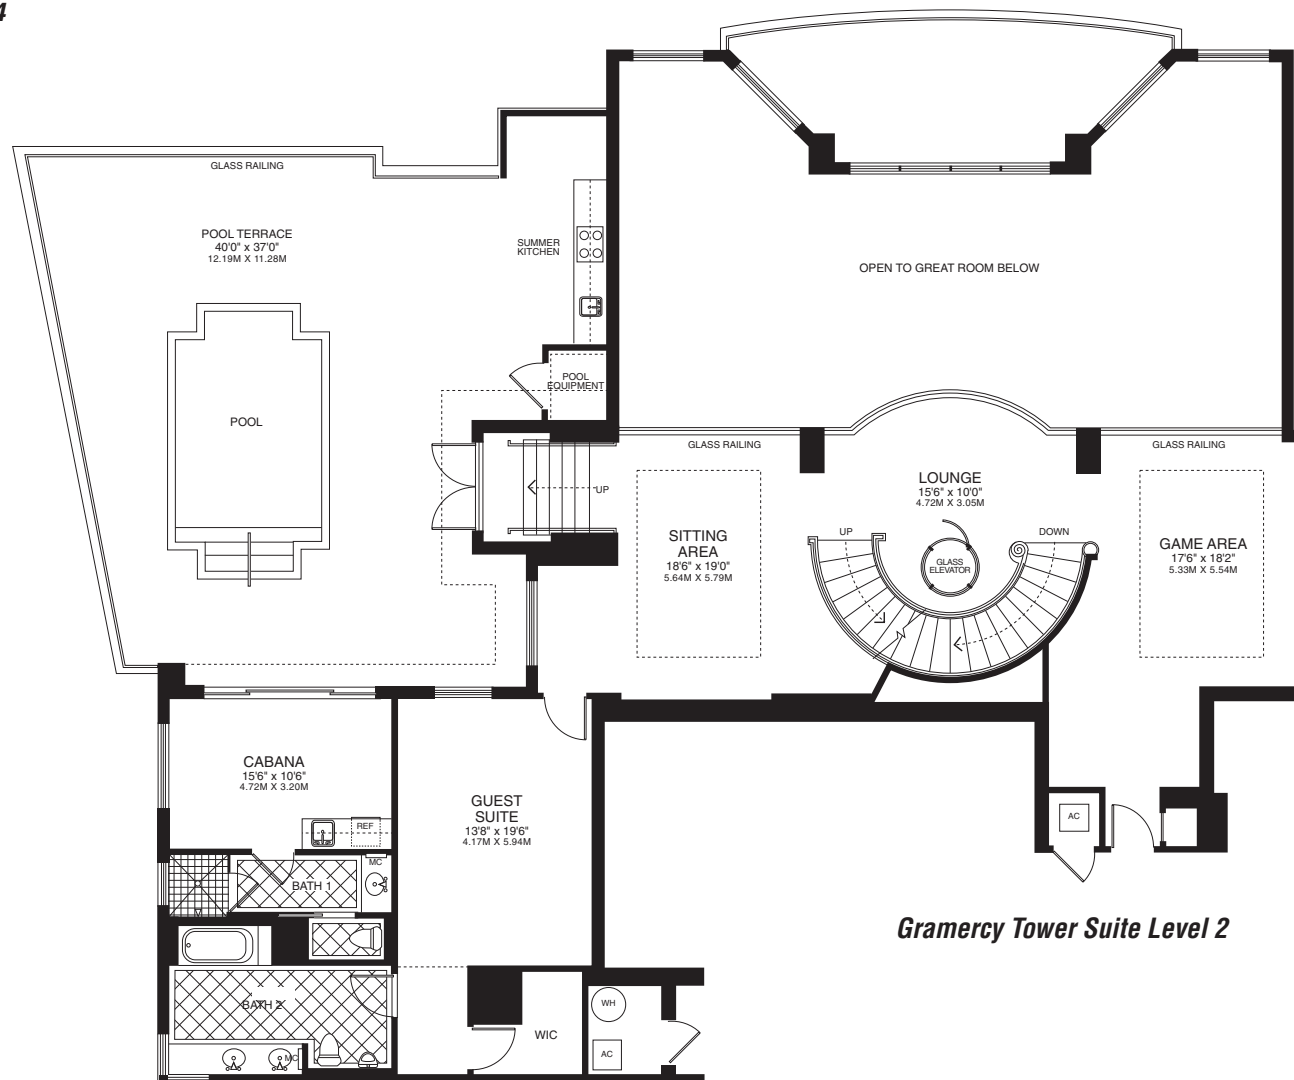

GRAMERCY TOWER SUITE

4 Bedrooms / 9½ Baths
2 Story Great Room + Family Room
+ Media Room + Den/Bedroom 5
+ Guest Suite + Lounge + Staff Room
+ Pool/Cabana + Upper Terrace

Level 1

Enclosed Area 8,880 sq ft 824.98 sq m
Terrace Area 1,070 sq ft 99.41 sq m

Level 2

Enclosed Area 2,115 sq ft 196.49 sq m
Terrace Area 1,305 sq ft 121.24 sq m

Level 3

Enclosed Area 865 sq ft 80.36 sq m
Terrace Area 1,160 sq ft 107.77 sq m

Total Residence

Total Enclosed 11,860 sq ft 1,101.83 sq m
Total Terrace 3,535 sq ft 328.41 sq m
Total Residence 15,395 sq ft 1,430.24 sq m

Tower Suite Floors 32 + 33 + 34

Gramercy Tower Suite Level 2

Gramercy Tower Suite Level 3