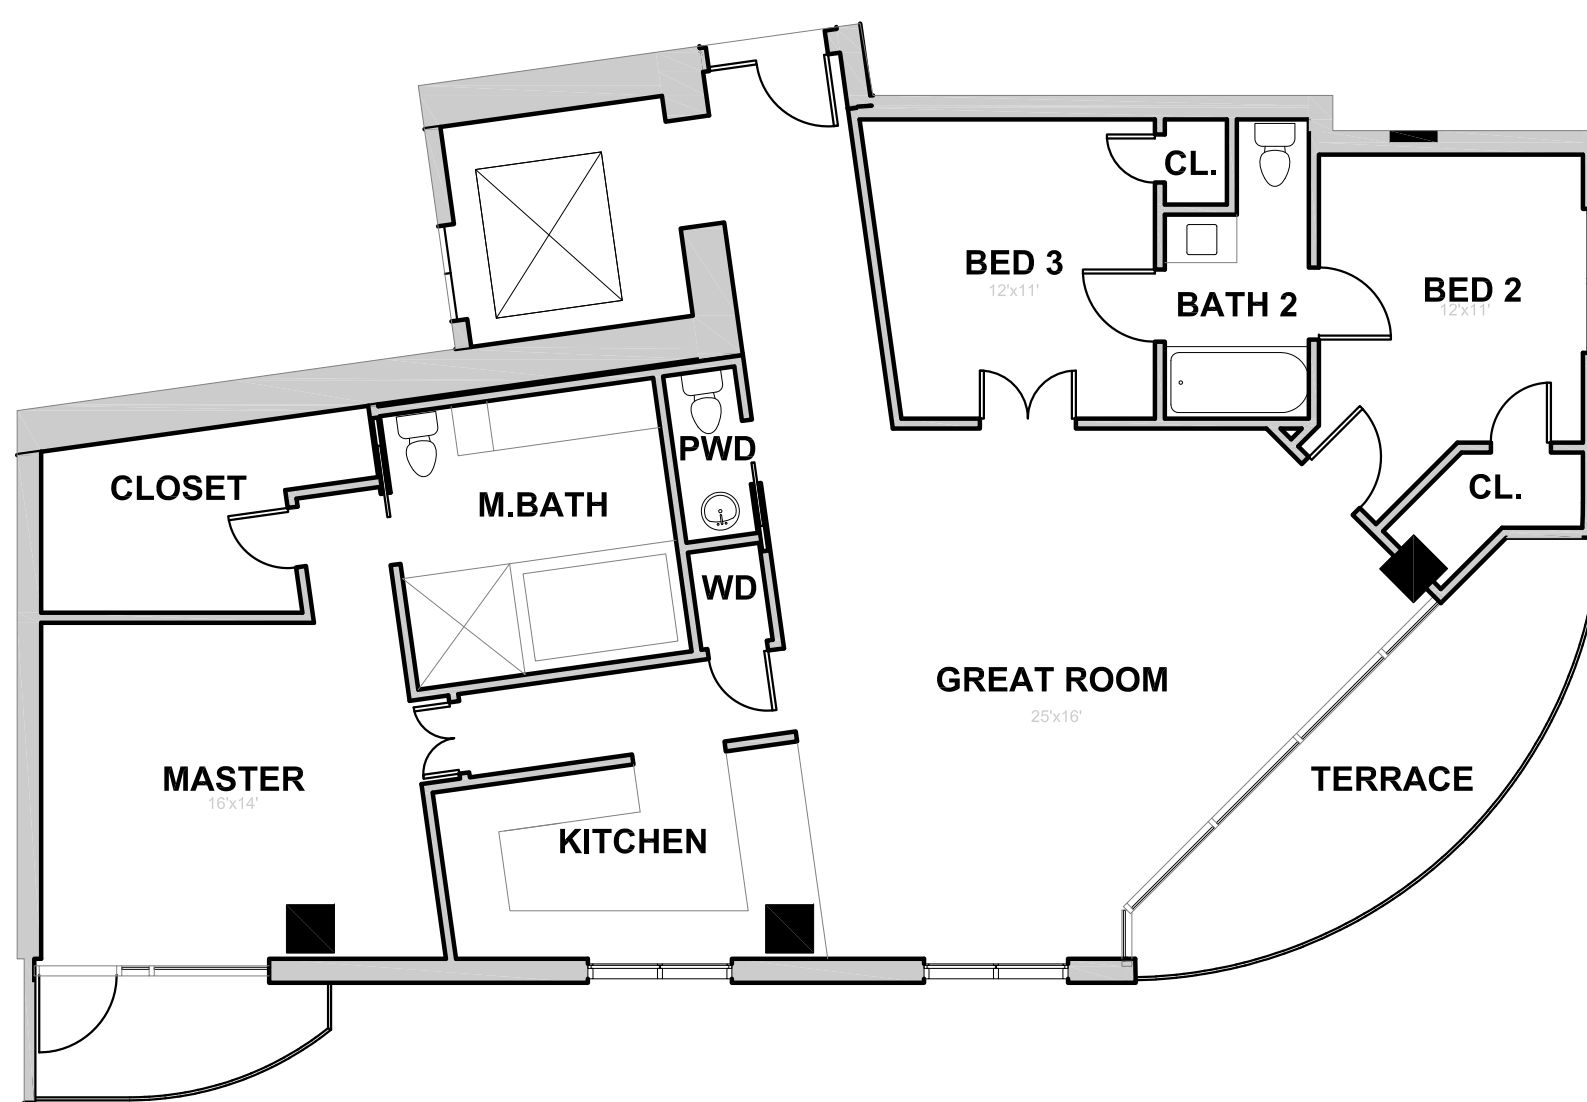

HoustonLuxuryHighRises.com
832-298-2893

element
architects
1210 West Clay N^o Six
Houston, Texas 77019
713.874.0775 **office**
713.874.0725 **fax**
www.elementarchitects.com

UNIT 1821 SF
BALC 167 SF
BALC 60 SF
TOTAL 2048 SF

NEW UNIT C

6/18/08
Scale 1/8" = 1'-0"