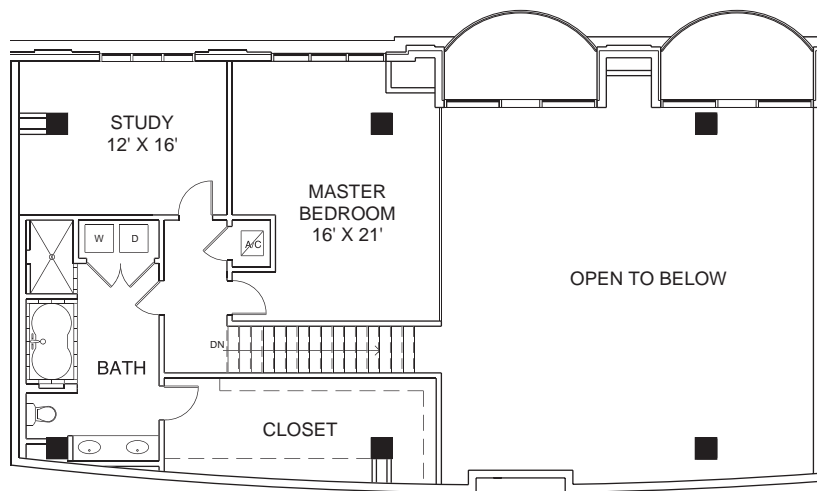

THE TANGLEWOOD

HoustonLuxuryHighRises.com
832-298-2893

RESIDENCE NUMBER 612
RESIDENCE SIZE - 3095 SQ FT
PATIO SIZE - 146 SQ FT

floorplans are not to scale. room dimensions and the number of square feet in the residence and the patio are approximate. please ask your sales representative for specific floor plans for the residences in which you are interested.