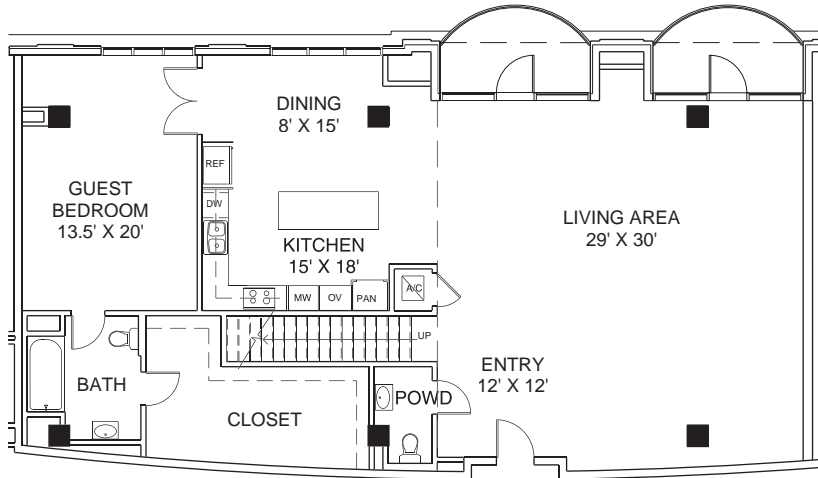

THE TANGLEWOOD

HoustonLuxuryHighRises.com
832-298-2893

RESIDENCE NUMBER 612
RESIDENCE SIZE - 3095 SQ FT
PATIO SIZE - 146 SQ FT

floorplans are not to scale. room dimensions and the number of square feet in the residence and the patio are approximate. please ask your sales representative for specific floor plans for the residences in which you are interested.