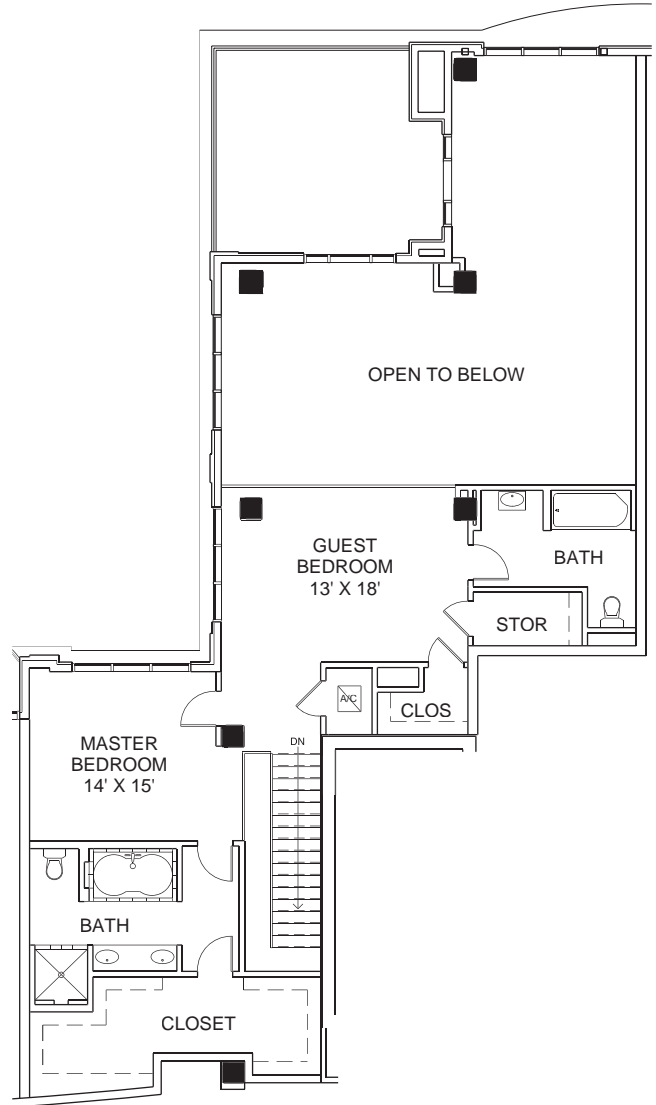

THE TANGLEWOOD

RESIDENCE NUMBER 611
 RESIDENCE SIZE - 3169 SQ FT
 PATIO SIZE -254 SQ FT

HoustonLuxuryHighRises.com
 832-298-2893

floorplans are not to scale. room dimensions and the number of square feet in the residence and the patio are approximate. please ask your sales representative for specific floor plans for the residences in which you are interested.