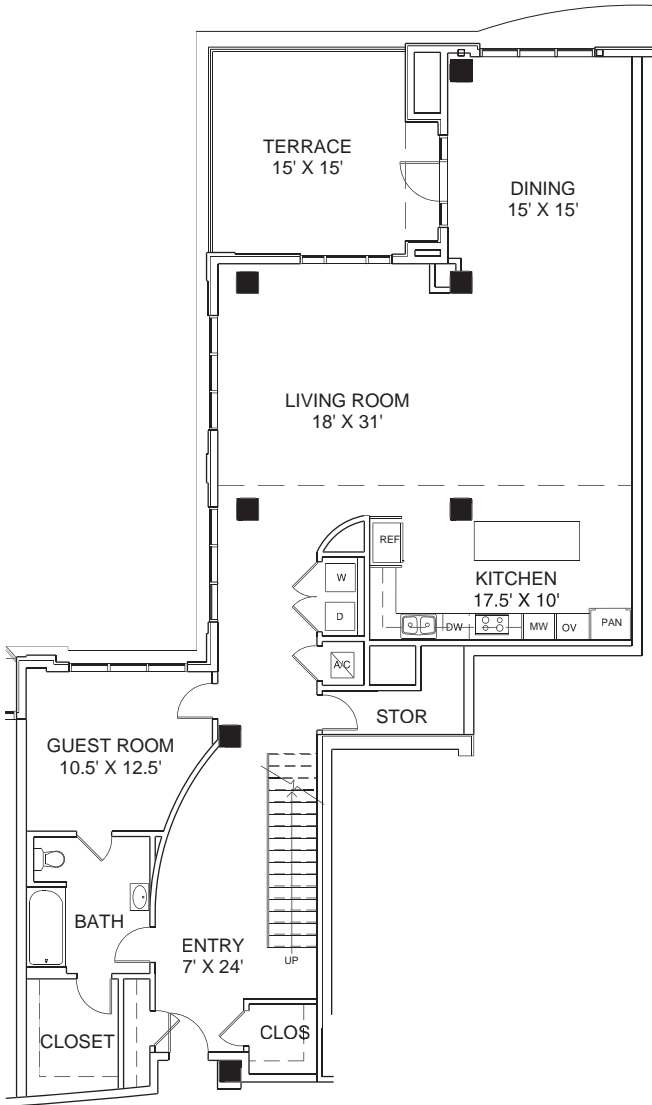

THE TANGLEWOOD

RESIDENCE NUMBER 611
 RESIDENCE SIZE - 3169 SQ FT
 PATIO SIZE -254 SQ FT

HoustonLuxuryHighRises.com
 832-298-2893

floorplans are not to scale. room dimensions and the number of square feet in the residence and the patio are approximate. please ask your sales representative for specific floor plans for the residences in which you are interested.