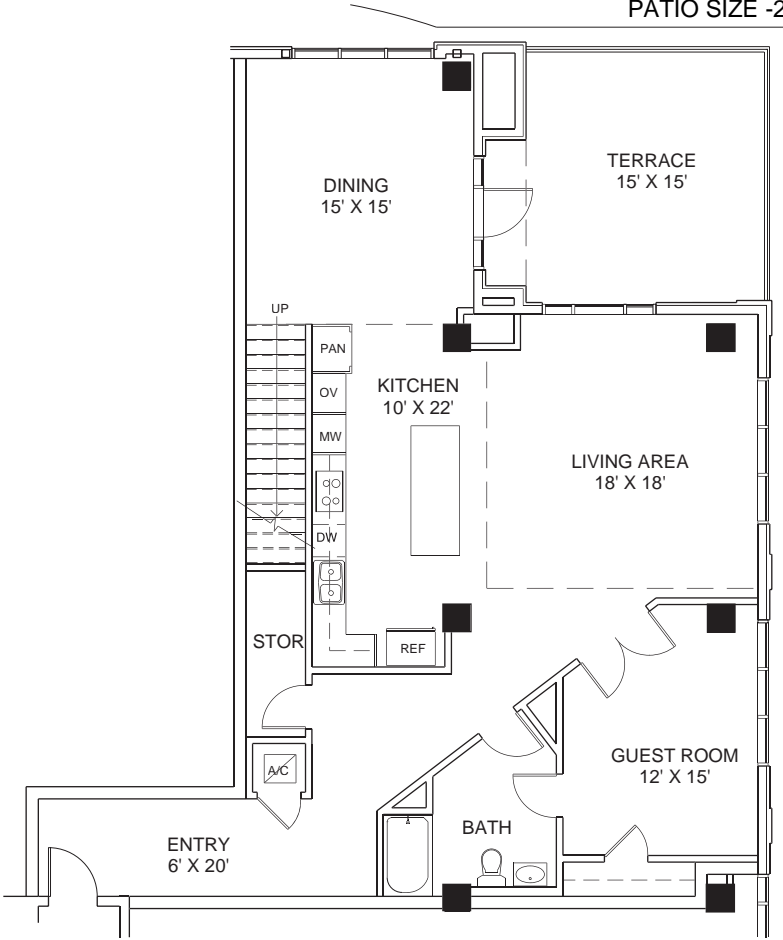

THE TANGLEWOOD

RESIDENCE NUMBER 610
 RESIDENCE SIZE - 2435 SQ FT
 PATIO SIZE -254 SQ FT

HoustonLuxuryHighRises.com
 832-298-2893

floorplans are not to scale. room dimensions and the number of square feet in the residence and the patio are approximate. please ask your sales representative for specific floor plans for the residences in which you are interested.