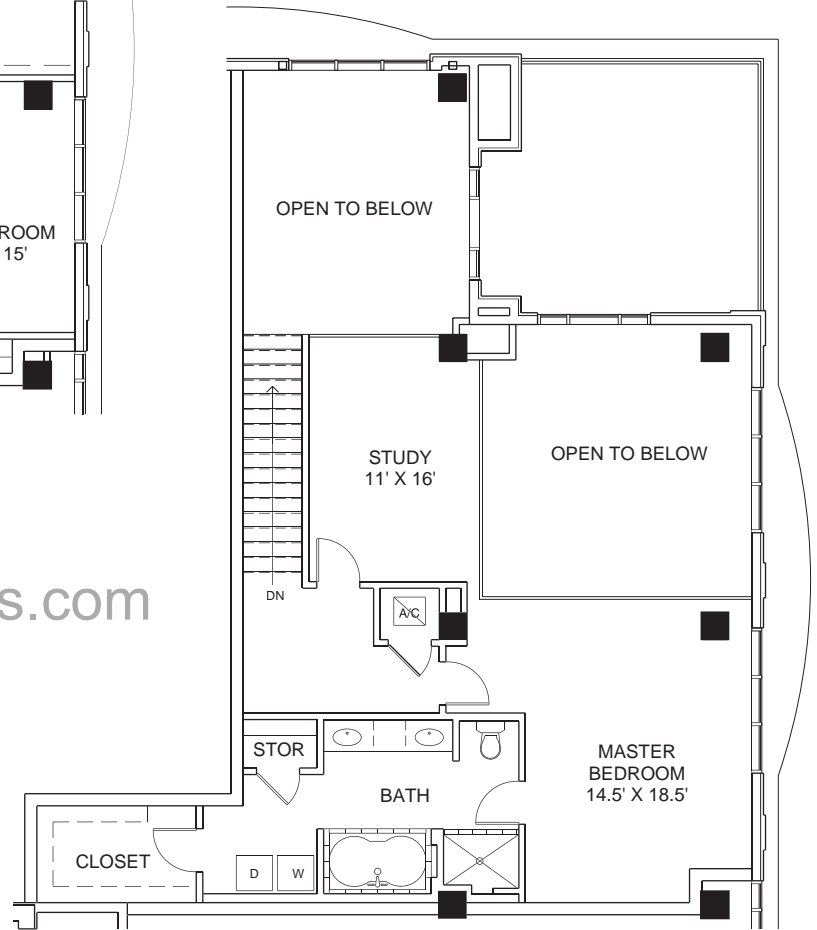

THE TANGLEWOOD

RESIDENCE NUMBER 610
 RESIDENCE SIZE - 2435 SQ FT
 PATIO SIZE -254 SQ FT

HoustonLuxuryHighRises.com
 832-298-2893

floorplans are not to scale. room dimensions and the number of square feet in the residence and the patio are approximate. please ask your sales representative for specific floor plans for the residences in which you are interested.