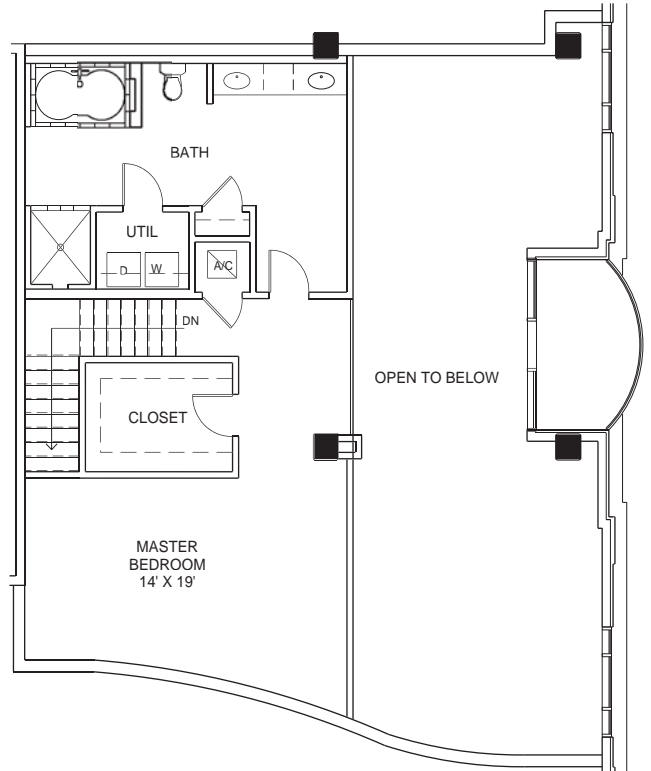

THE TANGLEWOOD

RESIDENCE NUMBER 609  
 RESIDENCE SIZE - 2460 SQ FT  
 PATIO SIZE -70 SQ FT

HoustonLuxuryHighRises.com  
 832-298-2893

floorplans are not to scale. room dimensions and the number of square feet in the residence and the patio are approximate. please ask your sales representative for specific floor plans for the residences in which you are interested.