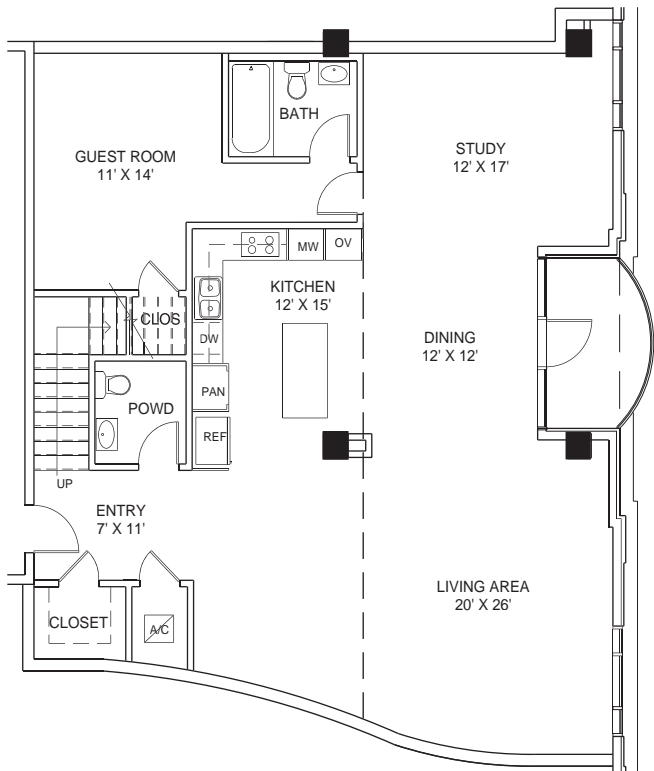

THE TANGLEWOOD

RESIDENCE NUMBER 609  
 RESIDENCE SIZE - 2460 SQ FT  
 PATIO SIZE -70 SQ FT

HoustonLuxuryHighRises.com  
 832-298-2893

floorplans are not to scale. room dimensions and the number of square feet in the residence and the patio are approximate. please ask your sales representative for specific floor plans for the residences in which you are interested.