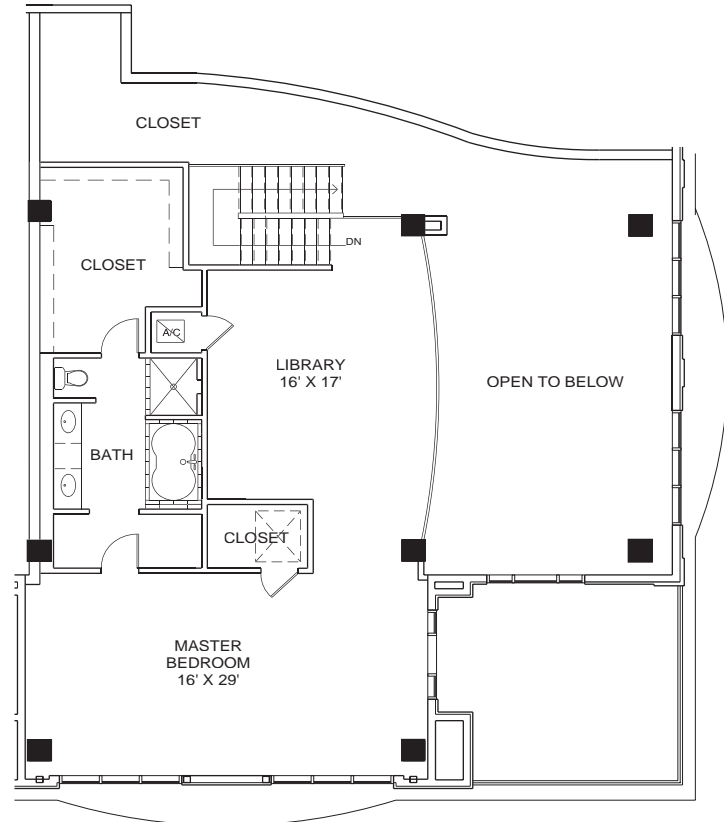

THE TANGLEWOOD

RESIDENCE NUMBER 608
 RESIDENCE SIZE - 3428 SQ FT
 PATIO SIZE -256 SQ FT

HoustonLuxuryHighRises.com
 832-298-2893

floorplans are not to scale. room dimensions and the number of square feet in the residence and the patio are approximate. please ask your sales representative for specific floor plans for the residences in which you are interested.