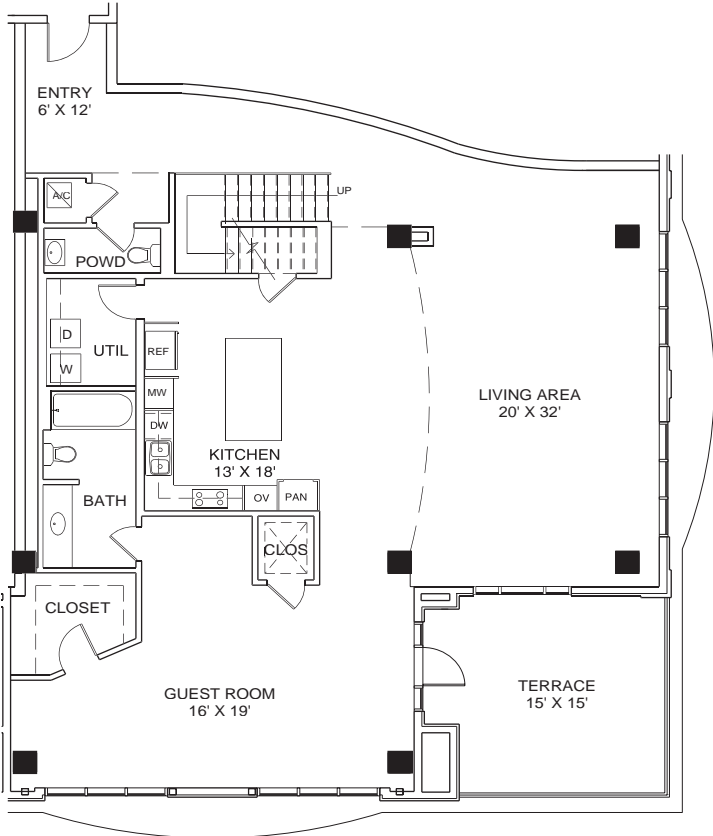

THE TANGLEWOOD

RESIDENCE NUMBER 608
 RESIDENCE SIZE - 3428 SQ FT
 PATIO SIZE -256 SQ FT

HoustonLuxuryHighRises.com
 832-298-2893

floorplans are not to scale. room dimensions and the number of square feet in the residence and the patio are approximate. please ask your sales representative for specific floor plans for the residences in which you are interested.