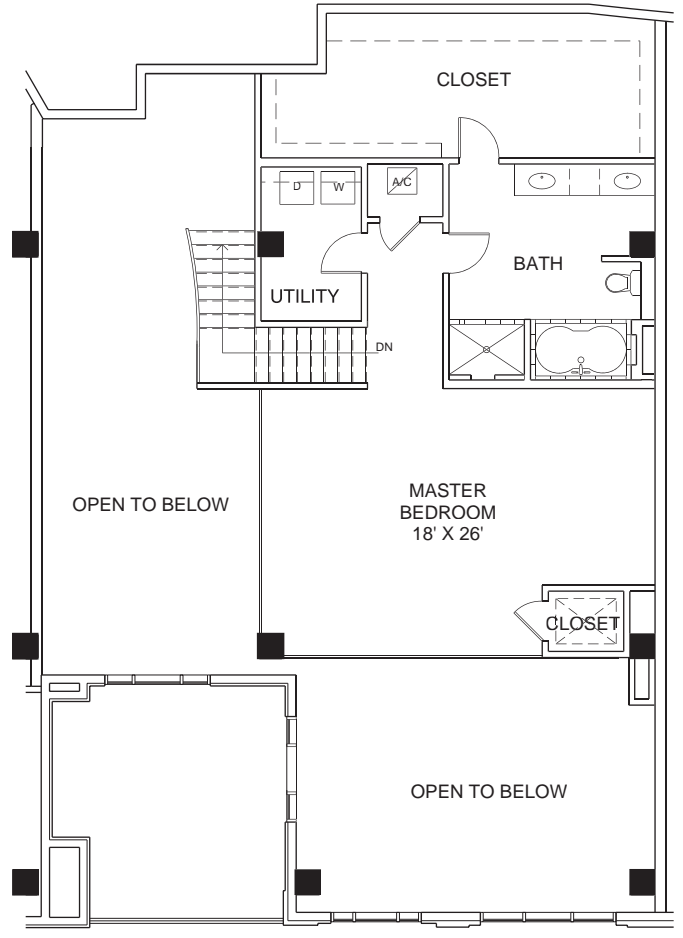

THE TANGLEWOOD

RESIDENCE NUMBER 605
 RESIDENCE SIZE - 3239 SQ FT
 PATIO SIZE -224 SQ FT

HoustonLuxuryHighRises.com
 832-298-2893

floorplans are not to scale. room dimensions and the number of square feet in the residence and the patio are approximate. please ask your sales representative for specific floor plans for the residences in which you are interested.