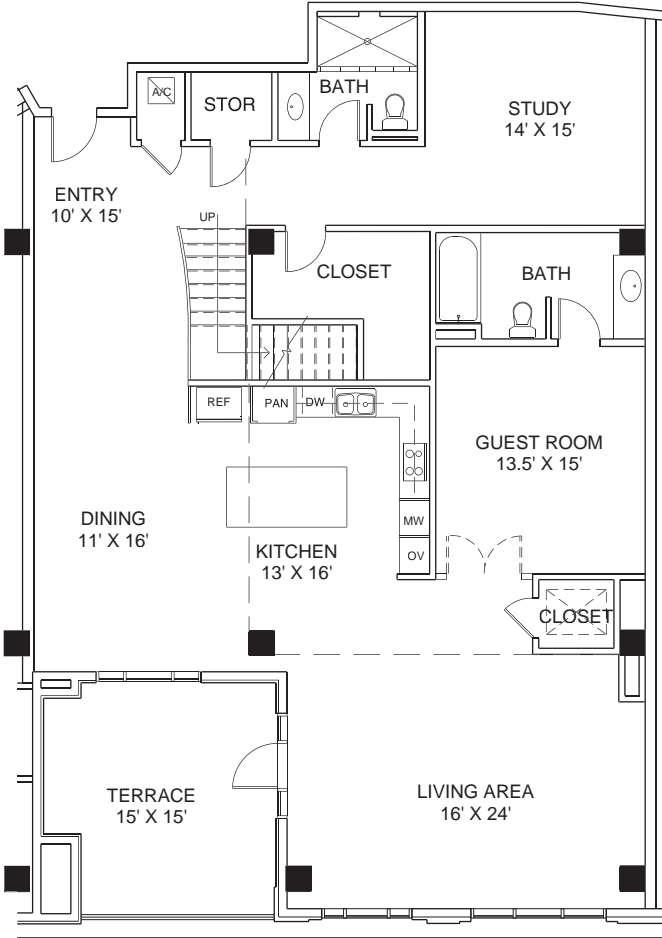

THE TANGLEWOOD

RESIDENCE NUMBER 605
 RESIDENCE SIZE - 3239 SQ FT
 PATIO SIZE -224 SQ FT

HoustonLuxuryHighRises.com
 832-298-2893

floorplans are not to scale. room dimensions and the number of square feet in the residence and the patio are approximate. please ask your sales representative for specific floor plans for the residences in which you are interested.