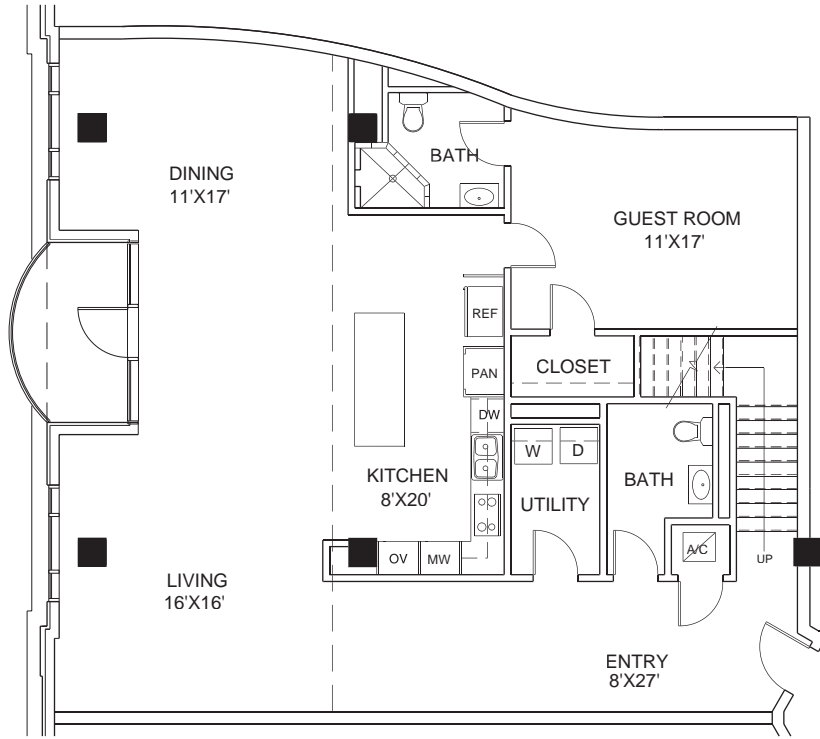

**THE TANGLEWOOD**

HoustonLuxuryHighRises.com  
832-298-2893

RESIDENCE NUMBER 603  
RESIDENCE SIZE -2675 SQ FT  
PATIO SIZE -70 SQ FT

floorplans are not to scale. room dimensions and the number of square feet in the residence and the patio are approximate. please ask your sales representative for specific floor plans for the residences in which you are interested.