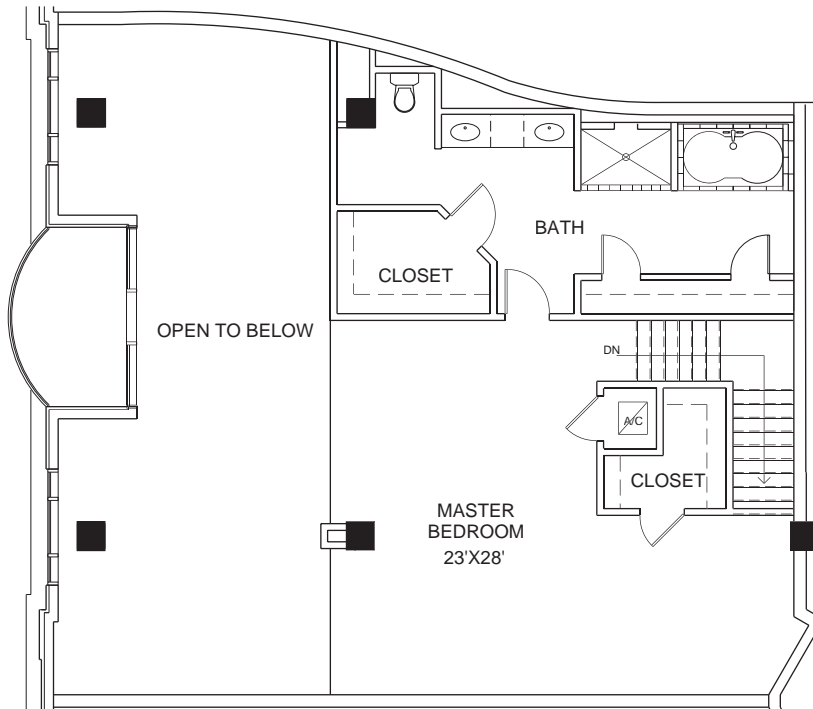

**THE TANGLEWOOD**

HoustonLuxuryHighRises.com  
832-298-2893

RESIDENCE NUMBER 603  
RESIDENCE SIZE -2675 SQ FT  
PATIO SIZE -70 SQ FT

floorplans are not to scale. room dimensions and the number of square feet in the residence and the patio are approximate. please ask your sales representative for specific floor plans for the residences in which you are interested.