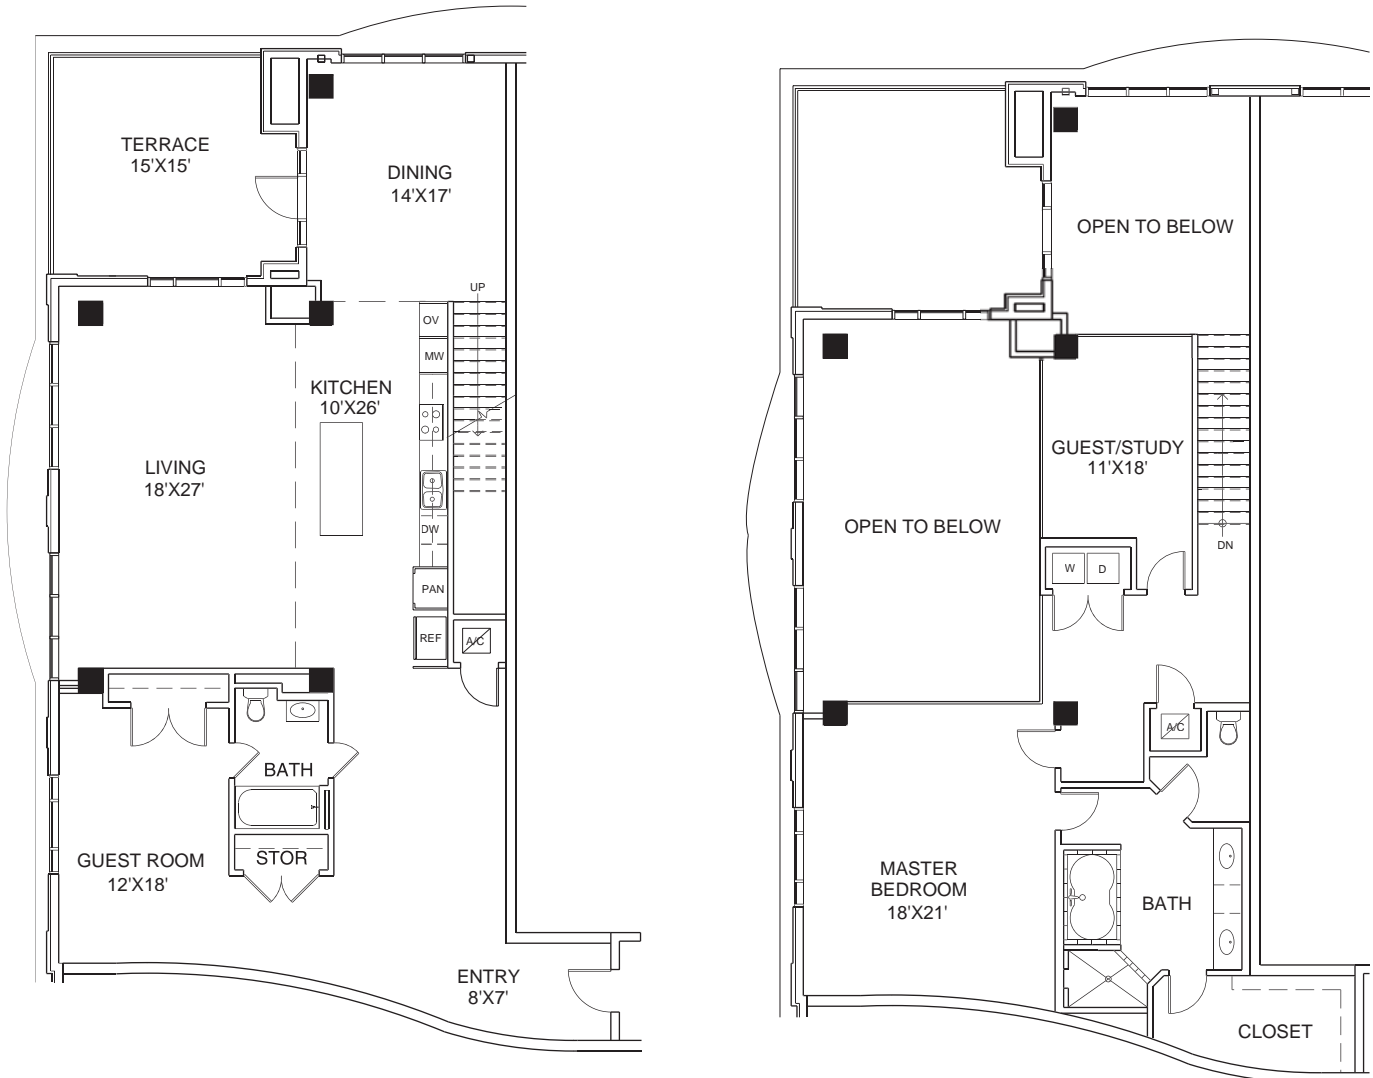

THE TANGLEWOOD

HoustonLuxuryHighRises.com
832-298-2893

RESIDENCE NUMBER 602
RESIDENCE SIZE -3081 SQ FT
PATIO SIZE -254 SQ FT

floorplans are not to scale. room dimensions and the number of square feet in the residence and the patio are approximate. please ask your sales representative for specific floor plans for the residences in which you are interested.