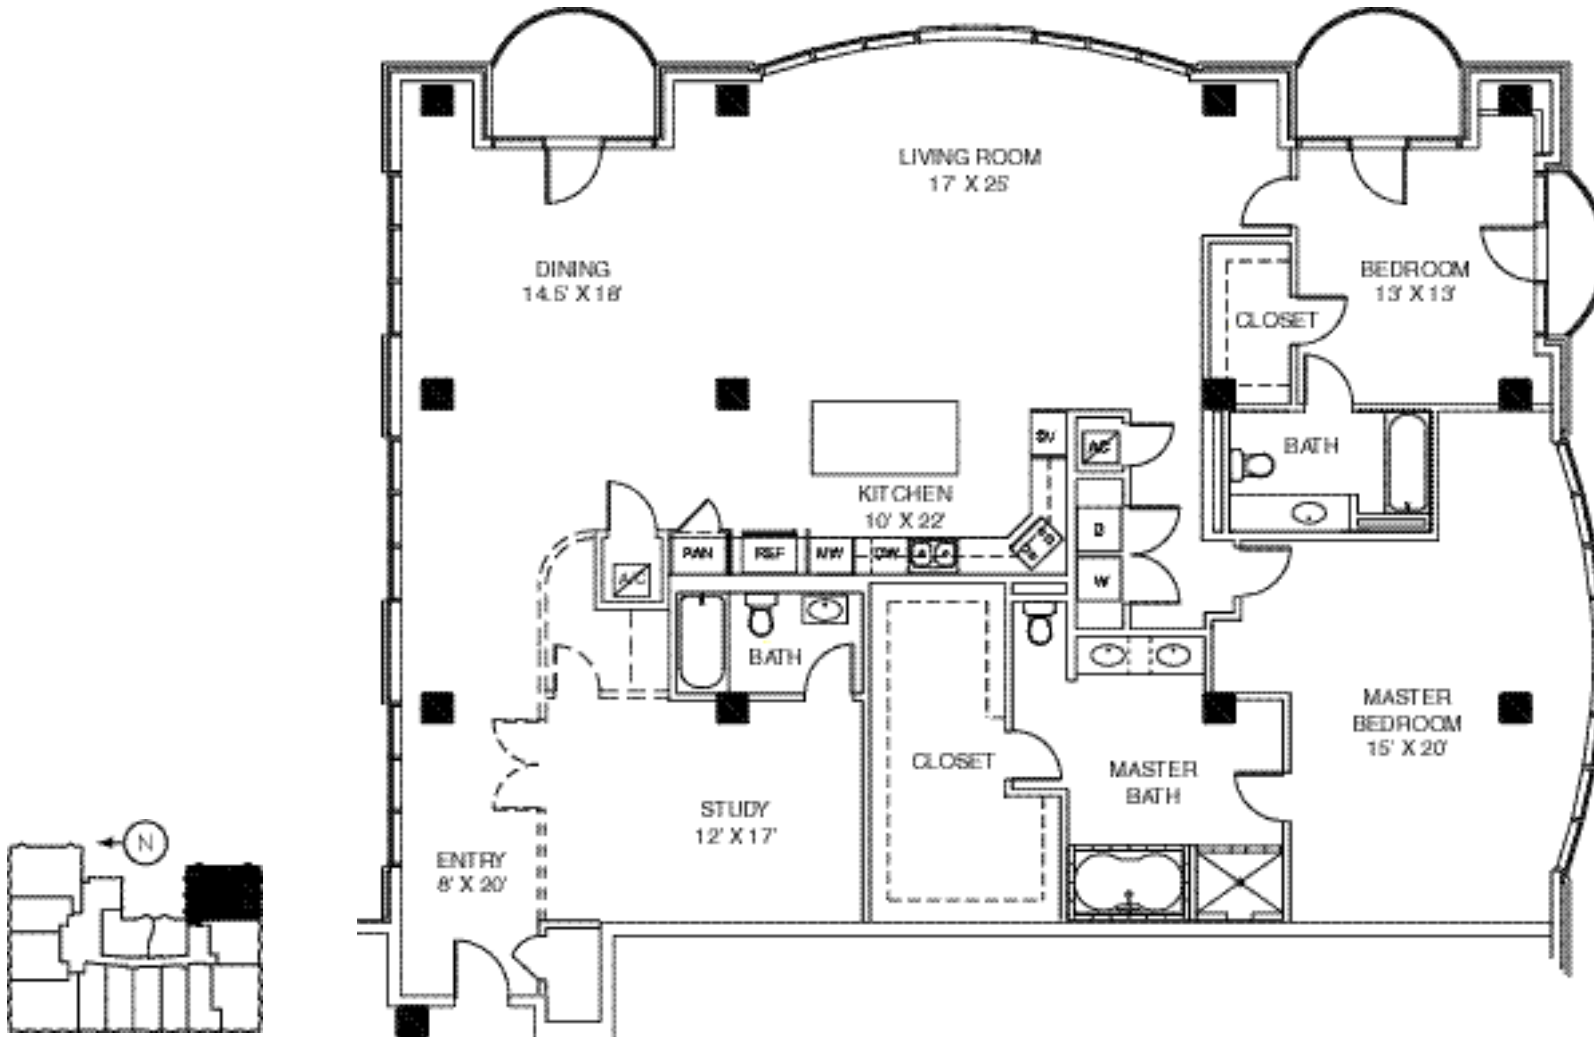

THE TANGLEWOOD

HoustonLuxuryHighRises.com
832-298-2893

RESIDENCE NUMBER 312, 412
RESIDENCE SIZE - 3124 SQ FT
PATIO SIZE - 112 SQ FT

floorplans are not to scale. room dimensions and the number of square feet in the residence and the patio are approximate. please ask your sales representative for specific floor plans for the residences in which you are interested.

a double dashed line represents an interior wall that may be constructed at the purchaser's option for an additional cost. please ask your sales representative for alternatives and pricing.