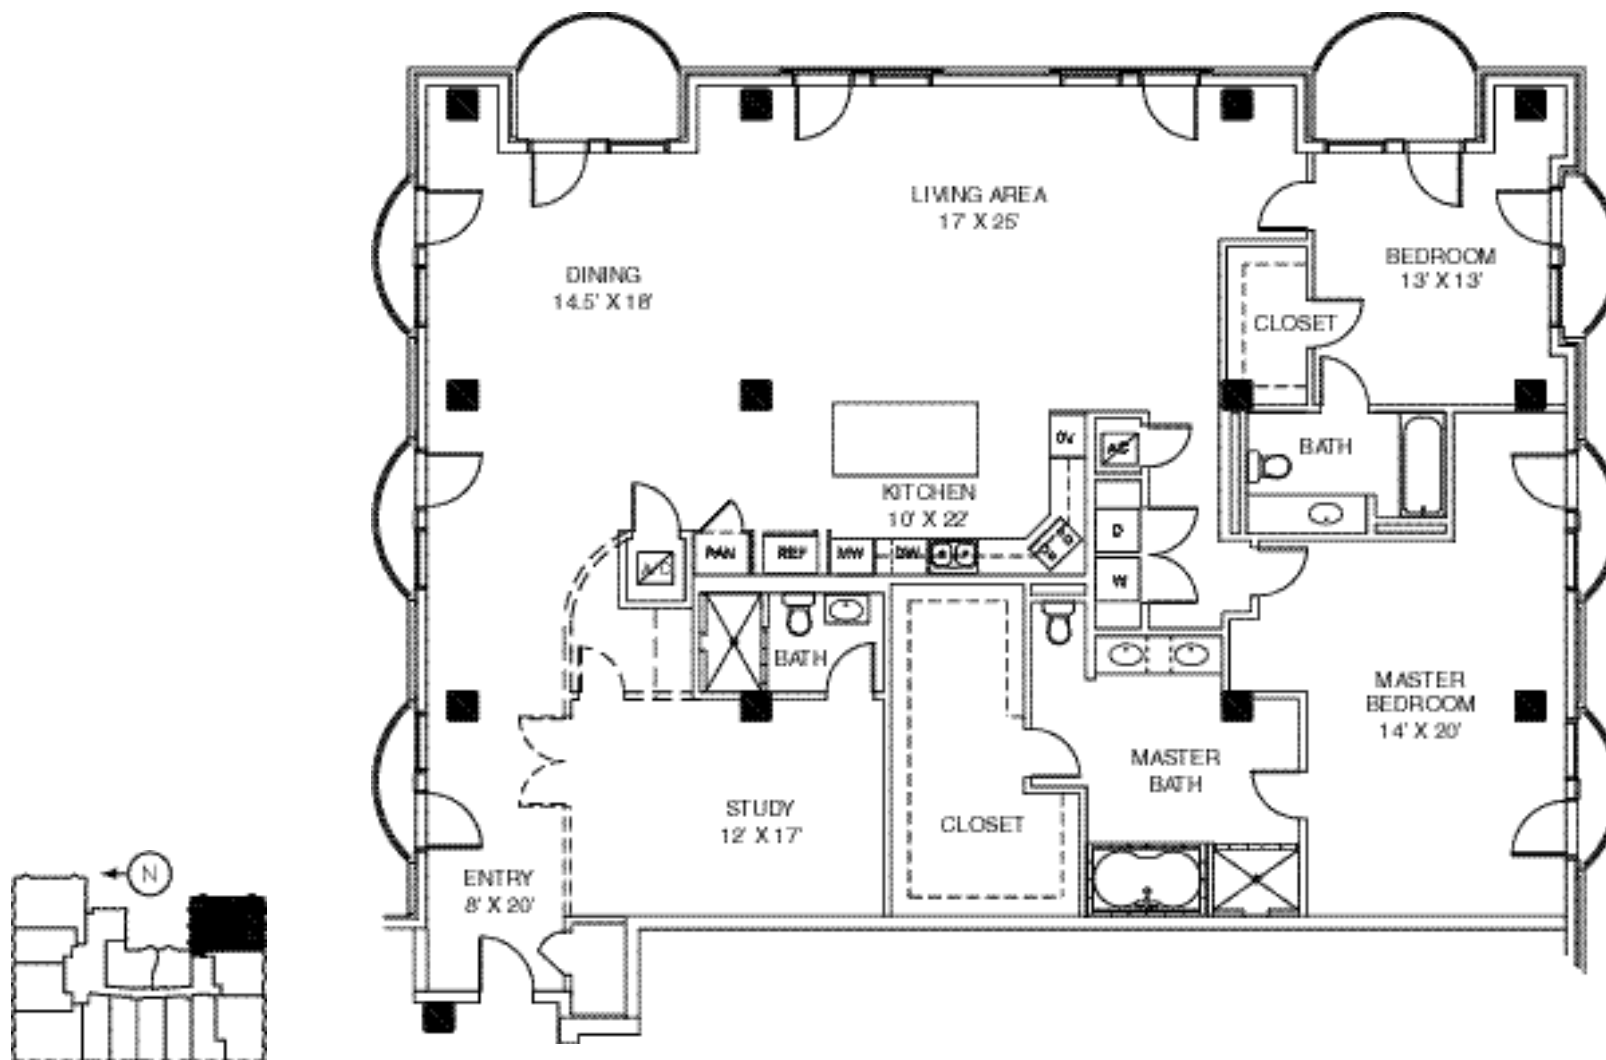

THE TANGLEWOOD

HoustonLuxuryHighRises.com
832-298-2893

RESIDENCE NUMBER 212
RESIDENCE SIZE - 3042 SQ FT
PATIO SIZE - 112 SQ FT

floorplans are not to scale. room dimensions and the number of square feet in the residence and the patio are approximate. please ask your sales representative for specific floor plans for the residences in which you are interested.

a double dashed line represents an interior wall that may be constructed at the purchaser's option for an additional cost. please ask your sales representative for alternatives and pricing.