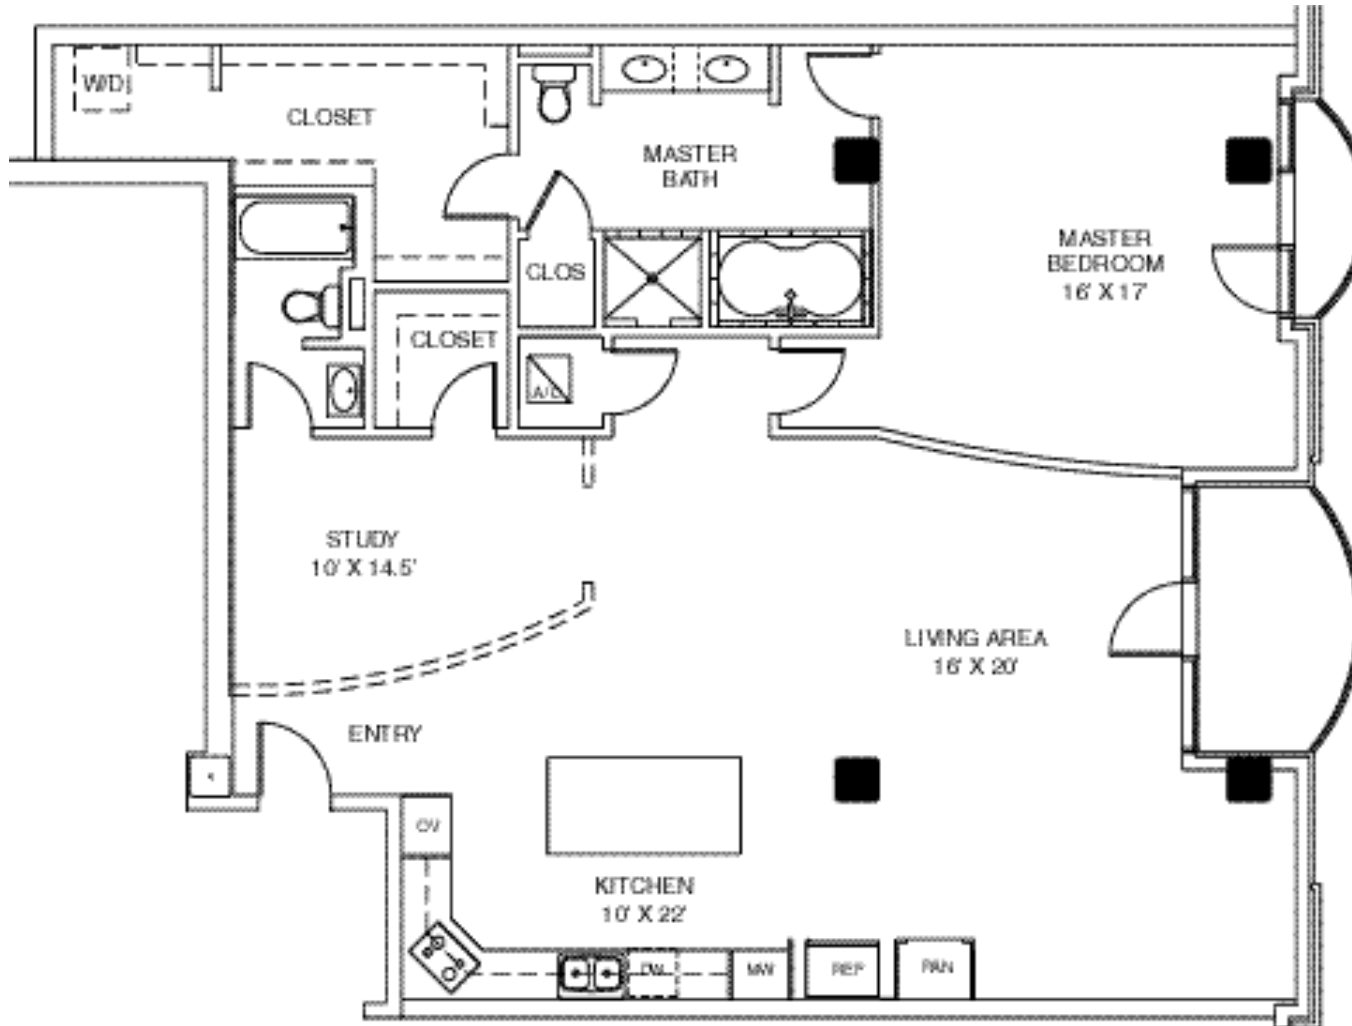

# THE TANGLEWOOD

RESIDENCE NUMBER 211, 311, 411  
RESIDENCE SIZE - 1742 SQ FT  
PATIO SIZE - 70 SQ FT

HoustonLuxuryHighRises.com  
832-298-2893

floorplans are not to scale. room dimensions and the number of square feet in the residence and the patio are approximate. please ask your sales representative for specific floor plans for the residences in which you are interested.

a double dashed line represents an interior wall that may be constructed at the purchaser's option for an additional cost. please ask your sales representative for alternatives and pricing.