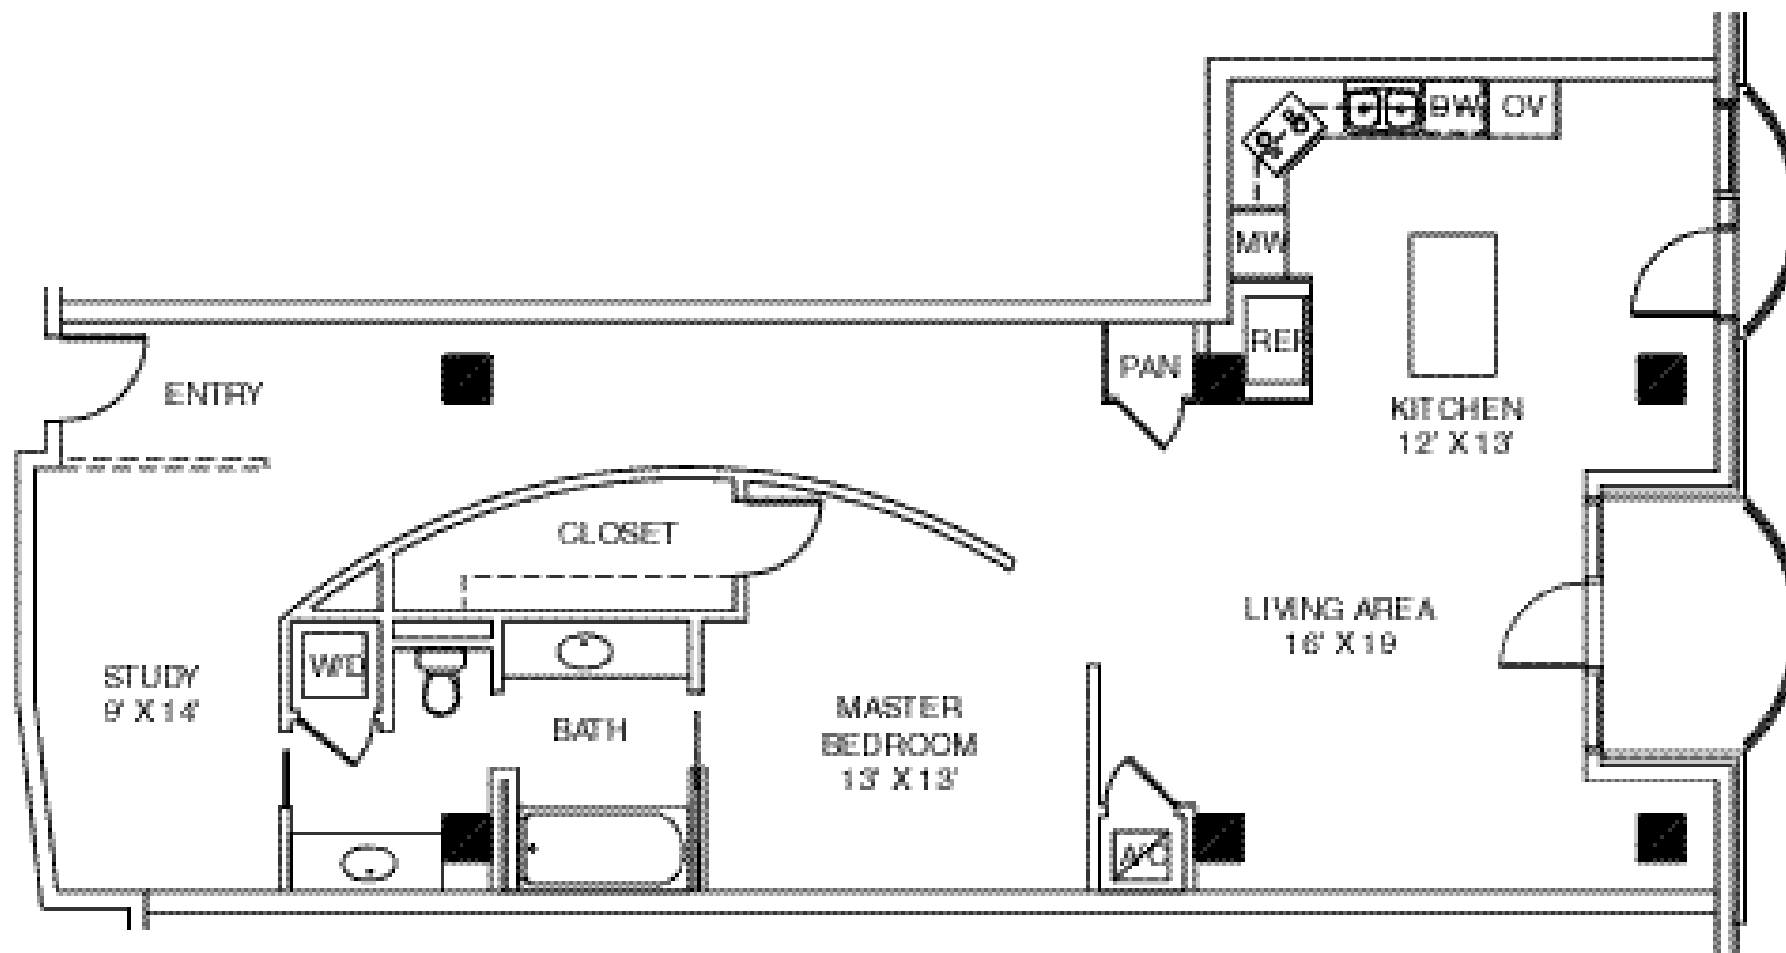

THE TANGLEWOOD

HoustonLuxuryHighRises.com
832-298-2893

RESIDENCE NUMBER 209
RESIDENCE SIZE - 1380 SQ FT
PATIO SIZE - 58 SQ FT

floorplans are not to scale. room dimensions and the number of square feet in the residence and the patio are approximate. please ask your sales representative for specific floor plans for the residences in which you are interested.

a double dashed line represents an interior wall that may be constructed at the purchaser's option for an additional cost. please ask your sales representative for alternatives and pricing.