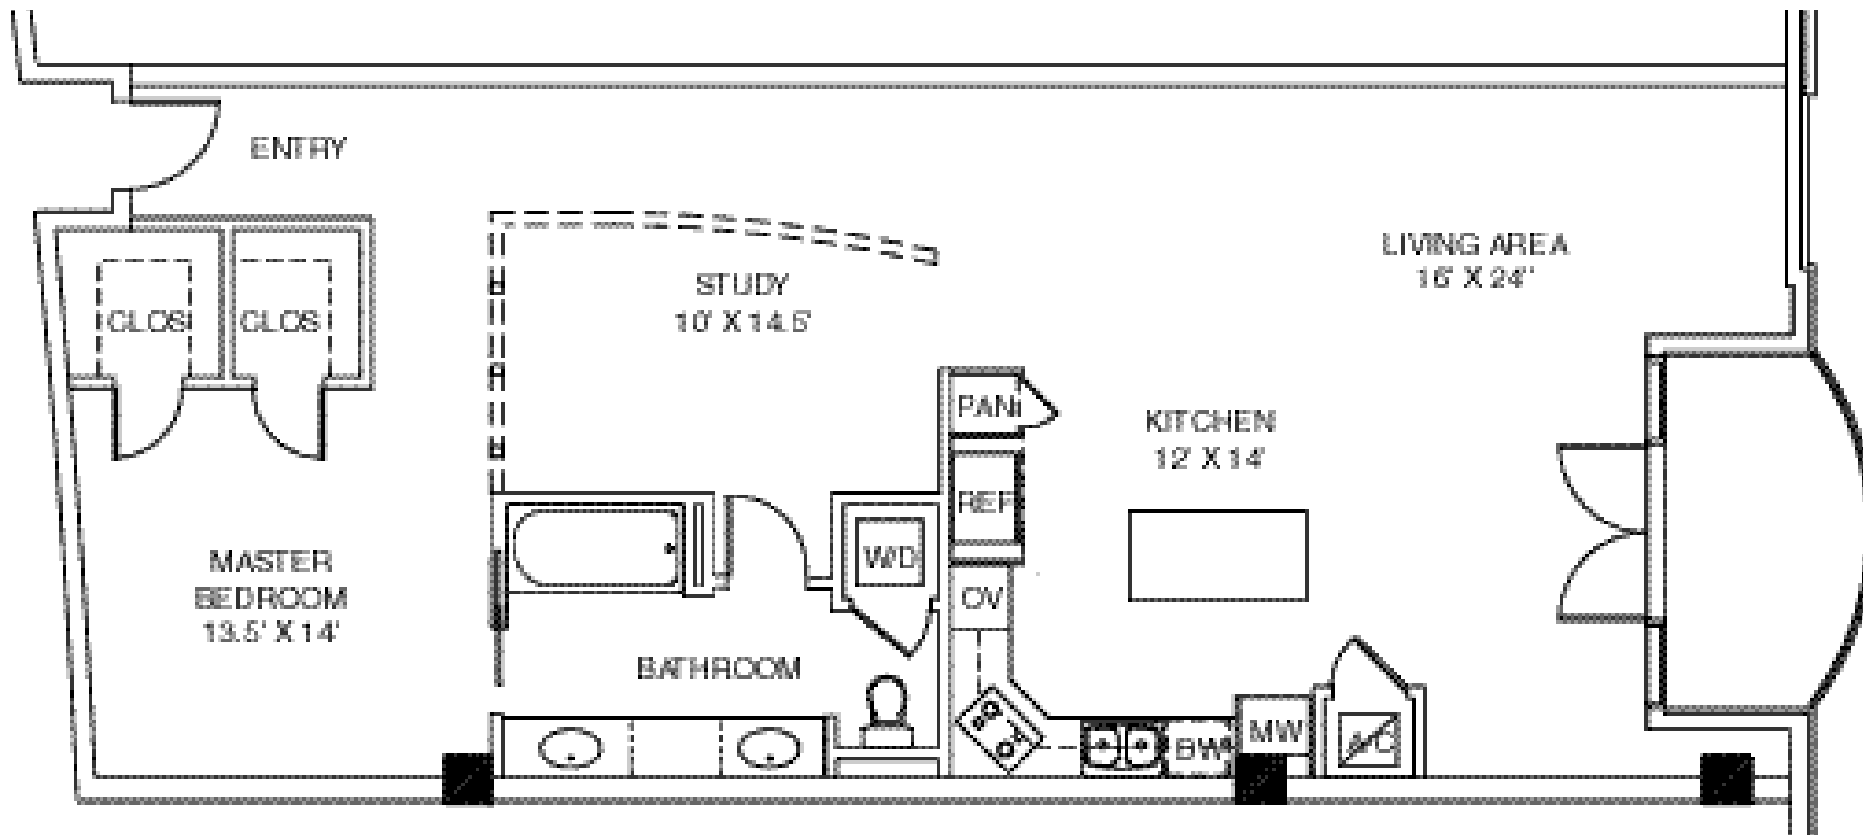

THE TANGLEWOOD

HoustonLuxuryHighRises.com
832-298-2893

RESIDENCE NUMBER 208, 308, 408
RESIDENCE SIZE - 1351 SQ FT
PATIO SIZE - 76 SQ FT

floorplans are not to scale. room dimensions and the number of square feet in the residence and the patio are approximate. please ask your sales representative for specific floor plans for the residences in which you are interested.

a double dashed line represents an interior wall that may be constructed at the purchaser's option for an additional cost. please ask your sales representative for alternatives and pricing.