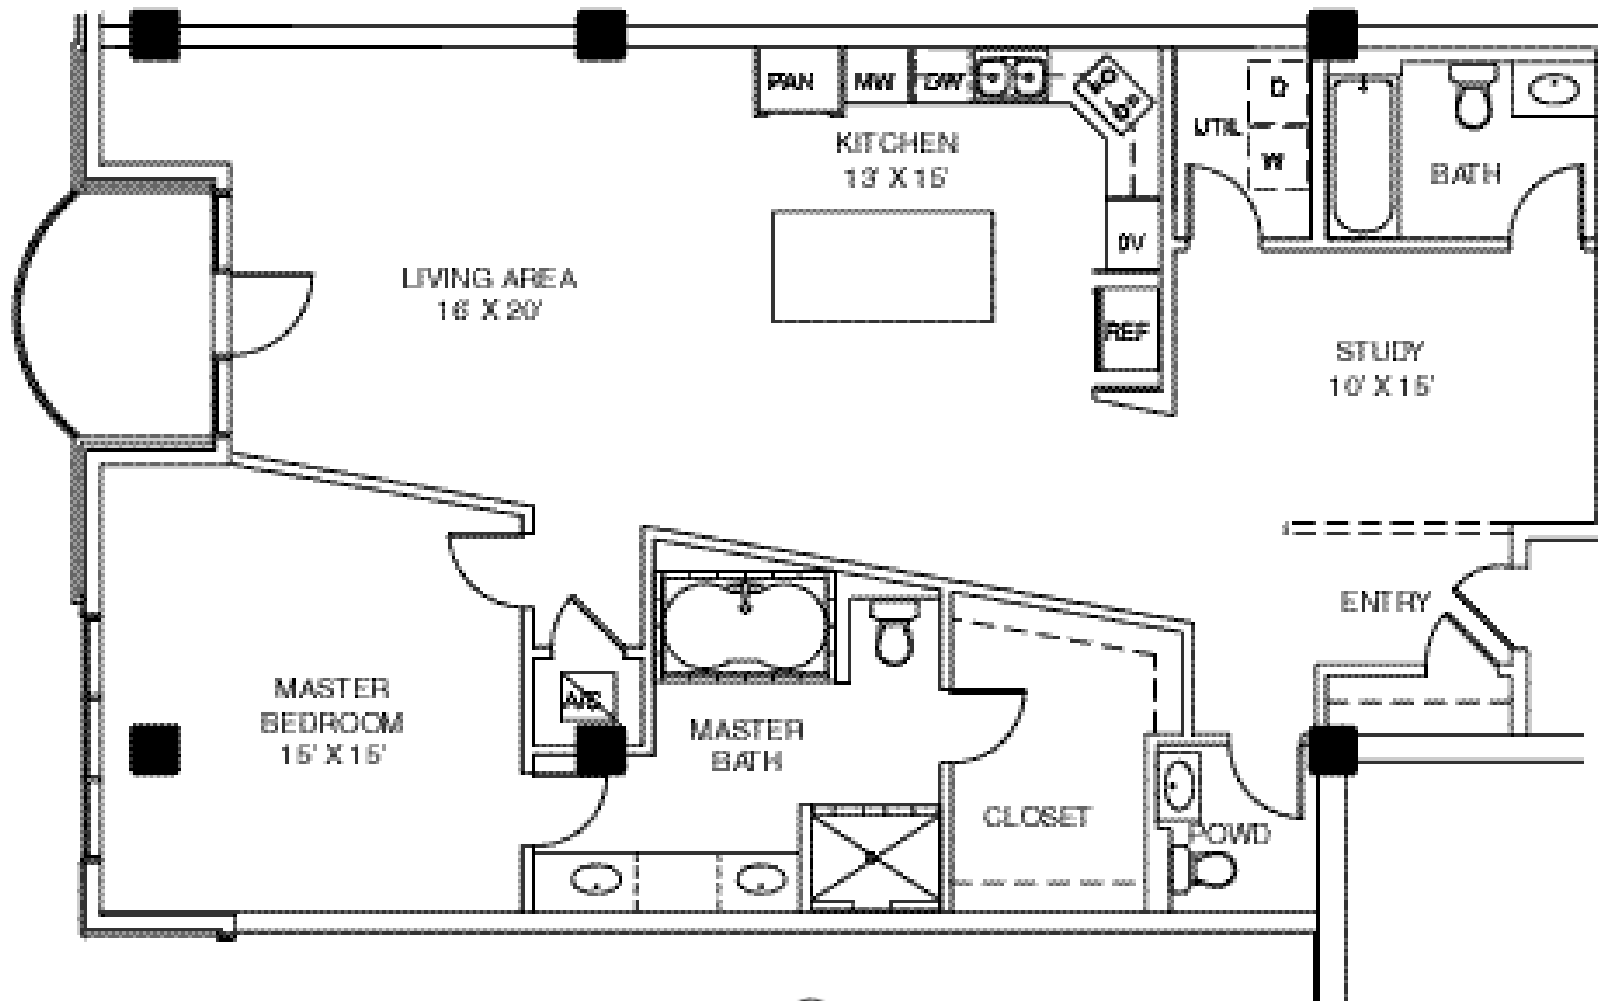

THE TANGLEWOOD

HoustonLuxuryHighRises.com
832-298-2893

RESIDENCE NUMBER 202, 302, 402
RESIDENCE SIZE - 1666 SQ FT
PATIO SIZE - 57 SQ FT

floorplans are not to scale. room dimensions and the number of square feet in the residence and the patio are approximate. please ask your sales representative for specific floor plans for the residences in which you are interested.

a double dashed line represents an interior wall that may be constructed at the purchaser's option for an additional cost. please ask your sales representative for alternatives and pricing.