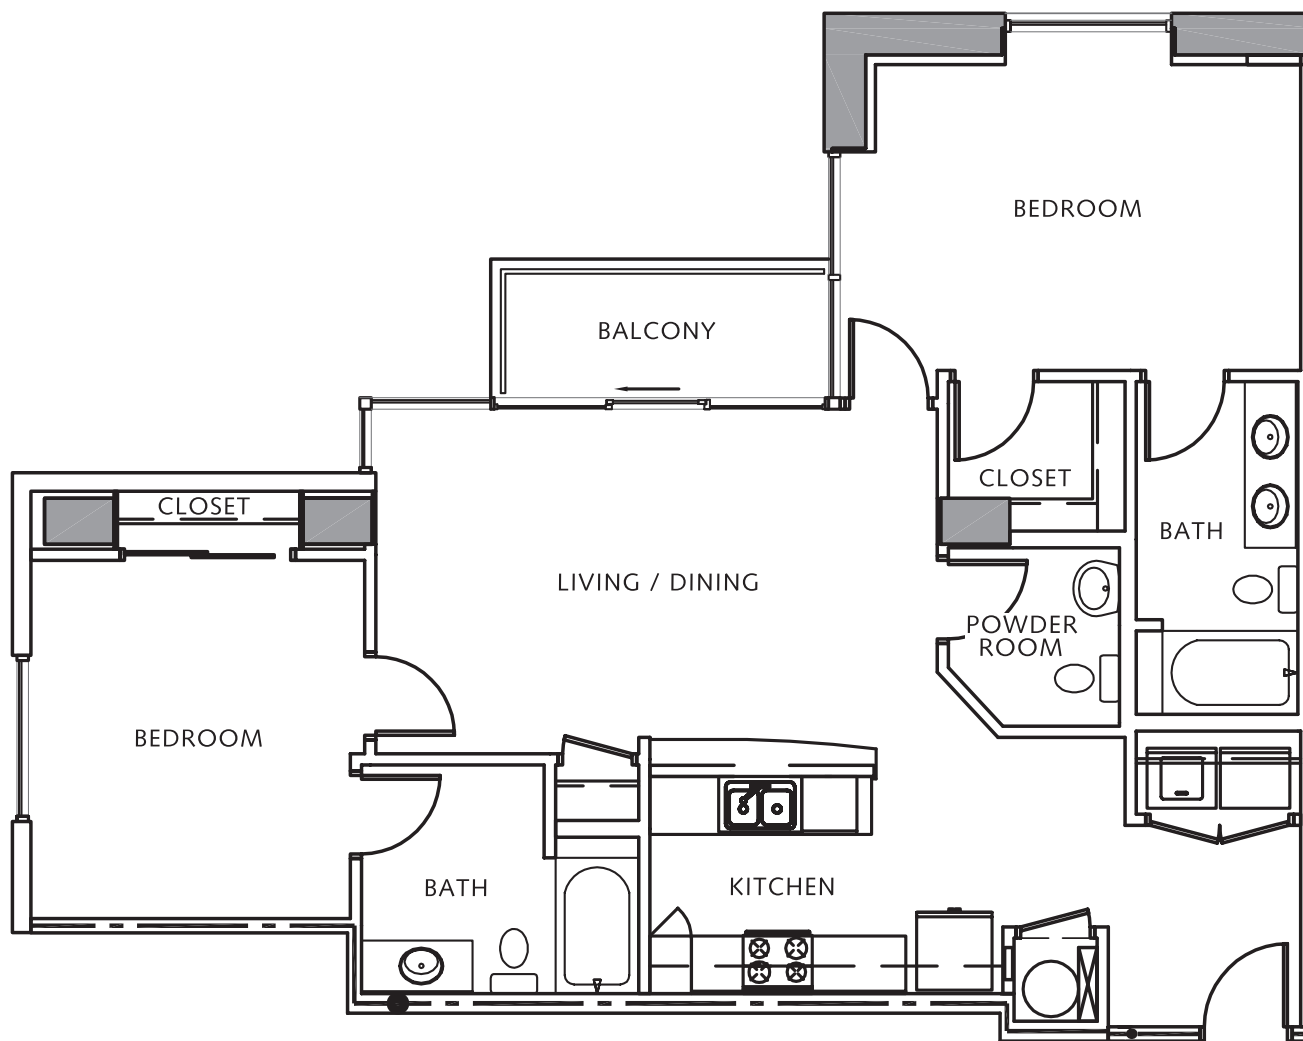

M O S A I C

O F H O U S T O N

Residence: B3

Two Bedroom - Two and a Half Bath

HoustonLuxuryHighRises.com

1,209 Interior Sq. Ft.

832-298-2893

1,270 Total Sq. Ft.

Square footages, where indicated on plan, are approximate. Layouts shown at interiors are for general reference only and are not intended to depict precisely the actual as-built conditions. Furniture not included. Drawings not to scale are subject to change.