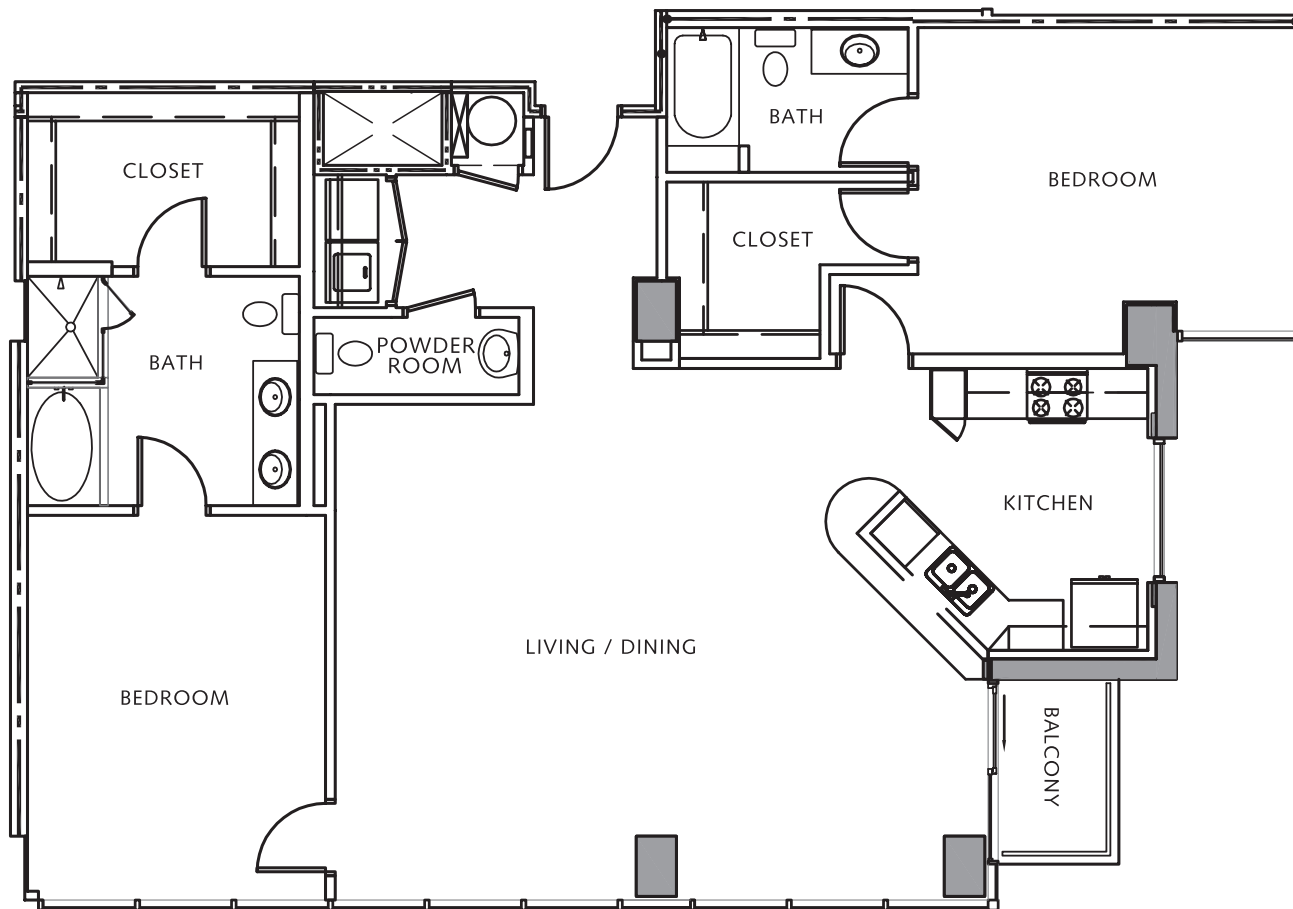

M O S A I C

O F H O U S T O N

Residence: B1B

Two Bedroom - Two and a Half Bath

HoustonLuxuryHighRises.com

1,674 Interior Sq. Ft.

832-298-2893

1,712 Total Sq. Ft.

Square footages, where indicated on plan, are approximate. Layouts shown at interiors are for general reference only and are not intended to depict precisely the actual as-built conditions. Furniture not included. Drawings not to scale are subject to change.