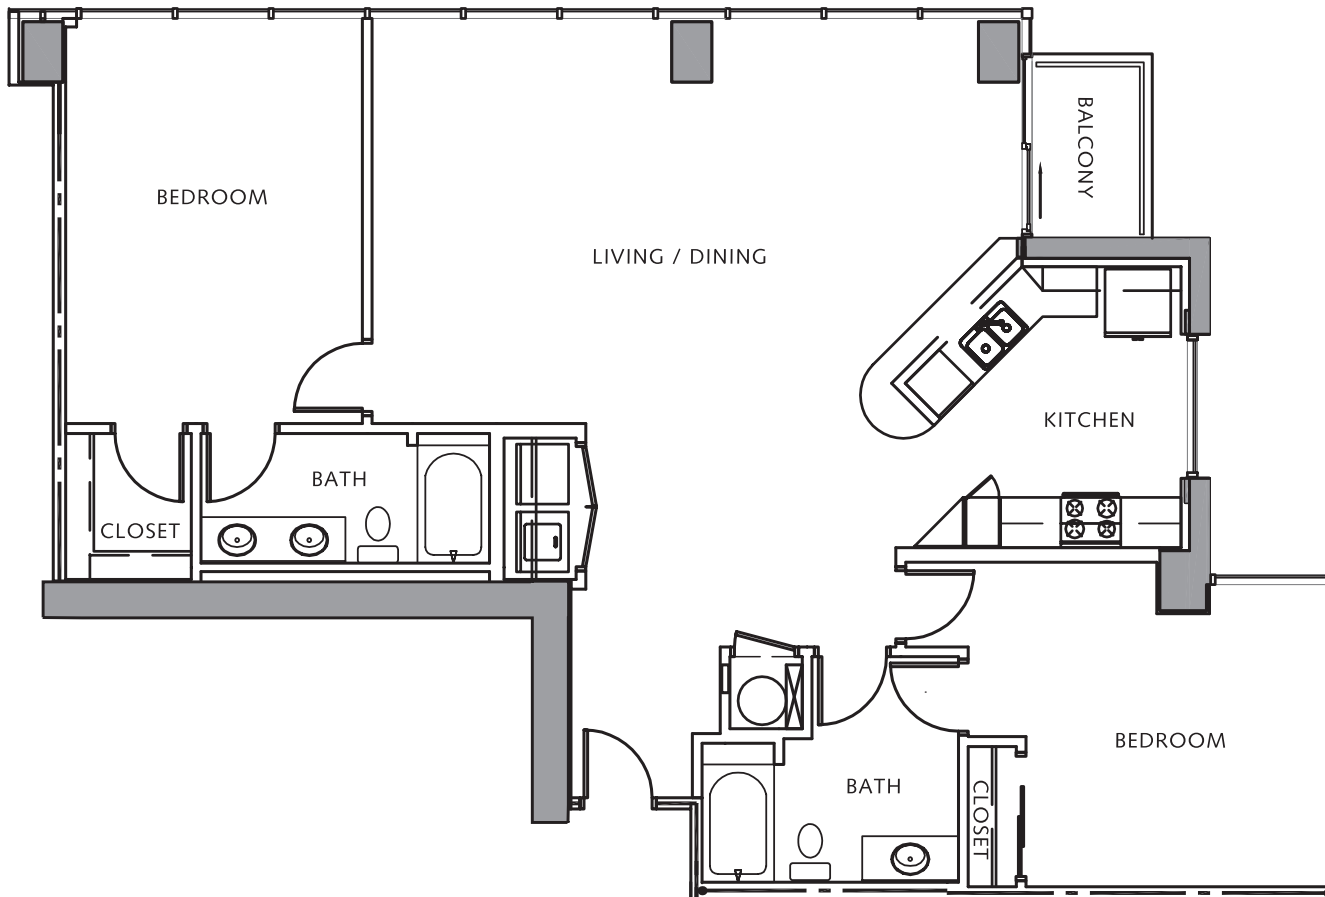

M O S A I C

O F H O U S T O N

HoustonLuxuryHighRises.com

832-298-2893

Residence: B1A

Two Bedroom - Two Bath

1,469 Interior Sq. Ft.

1,507 Total Sq. Ft.

Square footages, where indicated on plan, are approximate. Layouts shown at interiors are for general reference only and are not intended to depict precisely the actual as-built conditions. Furniture not included. Drawings not to scale are subject to change.