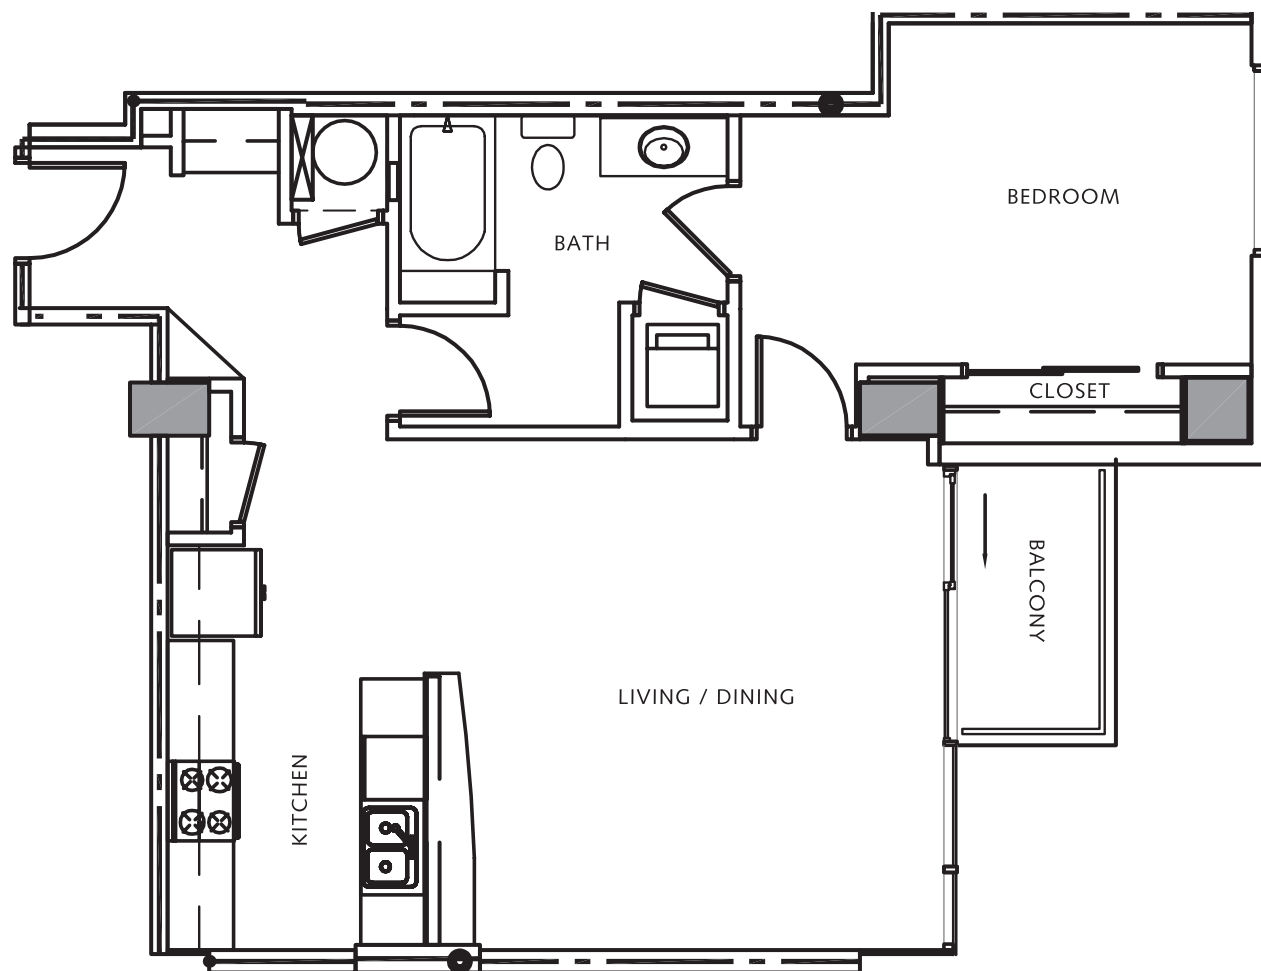

M O S A I C
O F H O U S T O N

Residence: A8

One Bedroom - One Bath

HoustonLuxuryHighRises.com
832-298-2893

846 Interior Sq. Ft.

890 Total Sq. Ft.

Square footages, where indicated on plan, are approximate. Layouts shown at interiors are for general reference only and are not intended to depict precisely the actual as-built conditions. Furniture not included. Drawings not to scale are subject to change.