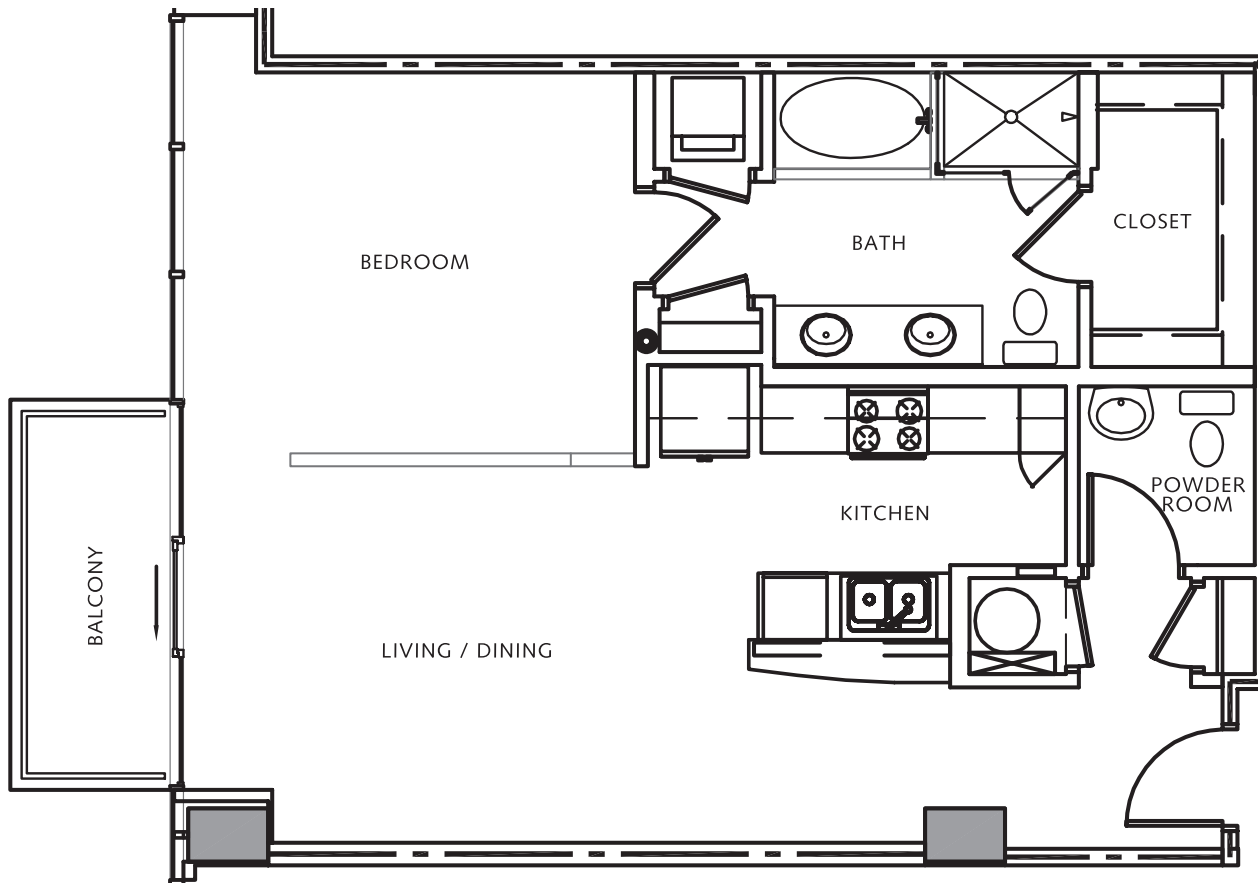

M O S A I C

O F H O U S T O N

One Bedroom - One and a Half Bath

Residence: A5

HoustonLuxuryHighRises.com

850 Interior Sq. Ft.

832-298-2893

911 Total Sq. Ft.

Square footages, where indicated on plan, are approximate. Layouts shown at interiors are for general reference only and are not intended to depict precisely the actual as-built conditions. Furniture not included. Drawings not to scale are subject to change.