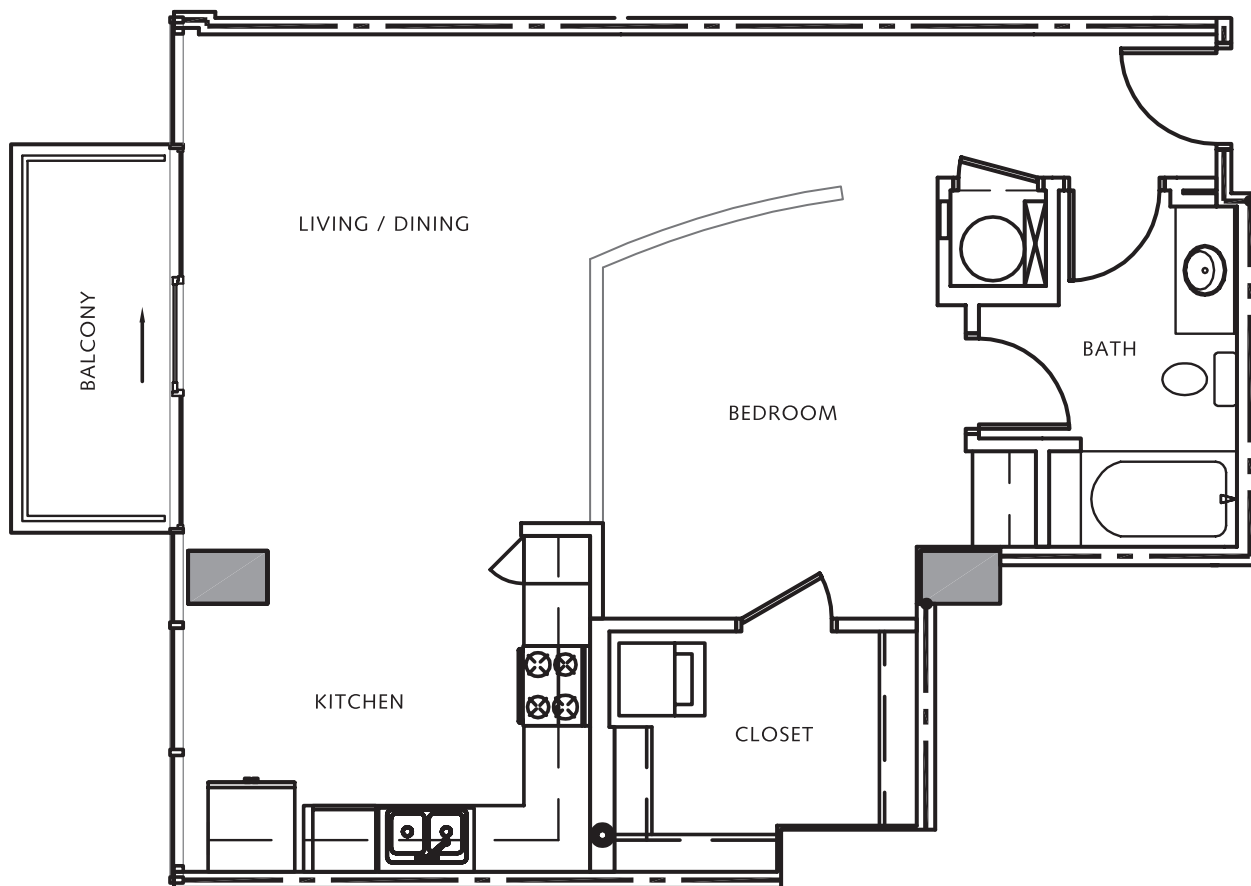

M O S A I C
O F H O U S T O N

Residence: A4A

One Bedroom - One Bath

HoustonLuxuryHighRises.com

800 Interior Sq. Ft.

832-298-2893

861 Total Sq. Ft.

Square footages, where indicated on plan, are approximate. Layouts shown at interiors are for general reference only and are not intended to depict precisely the actual as-built conditions. Furniture not included. Drawings not to scale are subject to change.