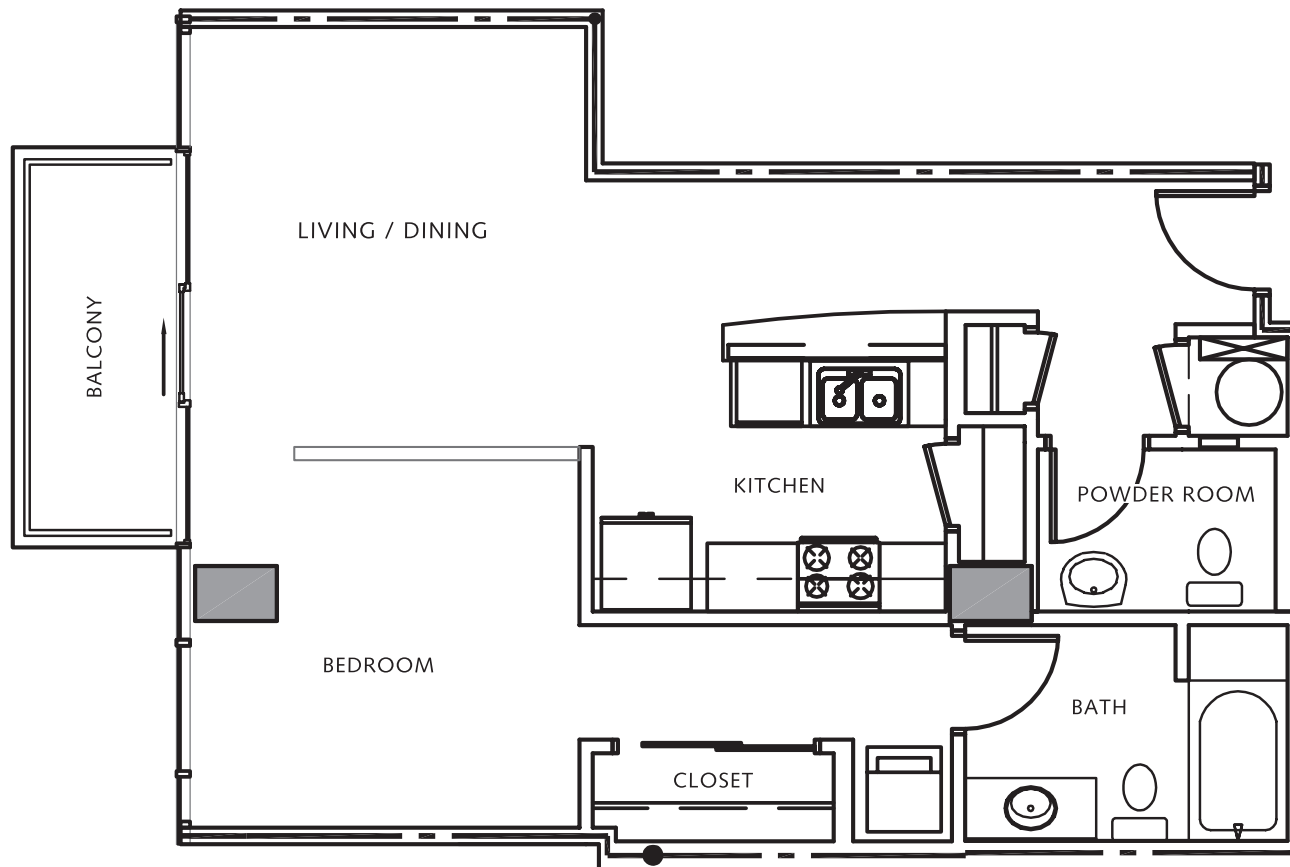

M O S A I C

O F H O U S T O N

One Bedroom - One and a Half Bath

Residence: A2A

HoustonLuxuryHighRises.com

761 Interior Sq. Ft.

832-298-2893

822 Total Sq. Ft.

Square footages, where indicated on plan, are approximate. Layouts shown at interiors are for general reference only and are not intended to depict precisely the actual as-built conditions. Furniture not included. Drawings not to scale are subject to change.