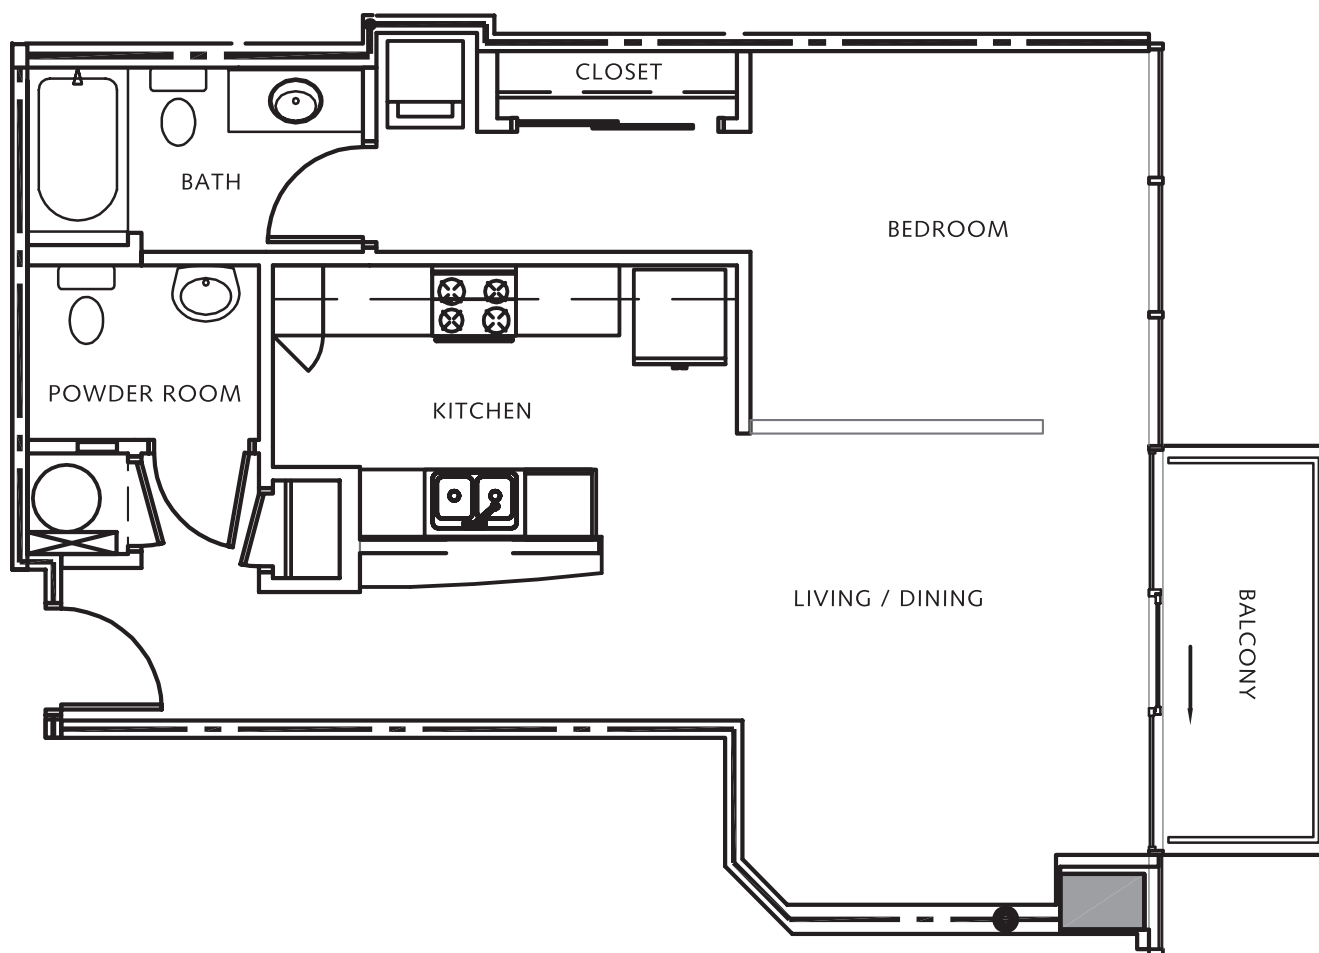

M O S A I C

O F H O U S T O N

Residence: A2

One Bedroom - One and a Half Bath

HoustonLuxuryHighRises.com

767 Interior Sq. Ft.

832-298-2893

828 Total Sq. Ft.

Square footages, where indicated on plan, are approximate. Layouts shown at interiors are for general reference only and are not intended to depict precisely the actual as-built conditions. Furniture not included. Drawings not to scale are subject to change.