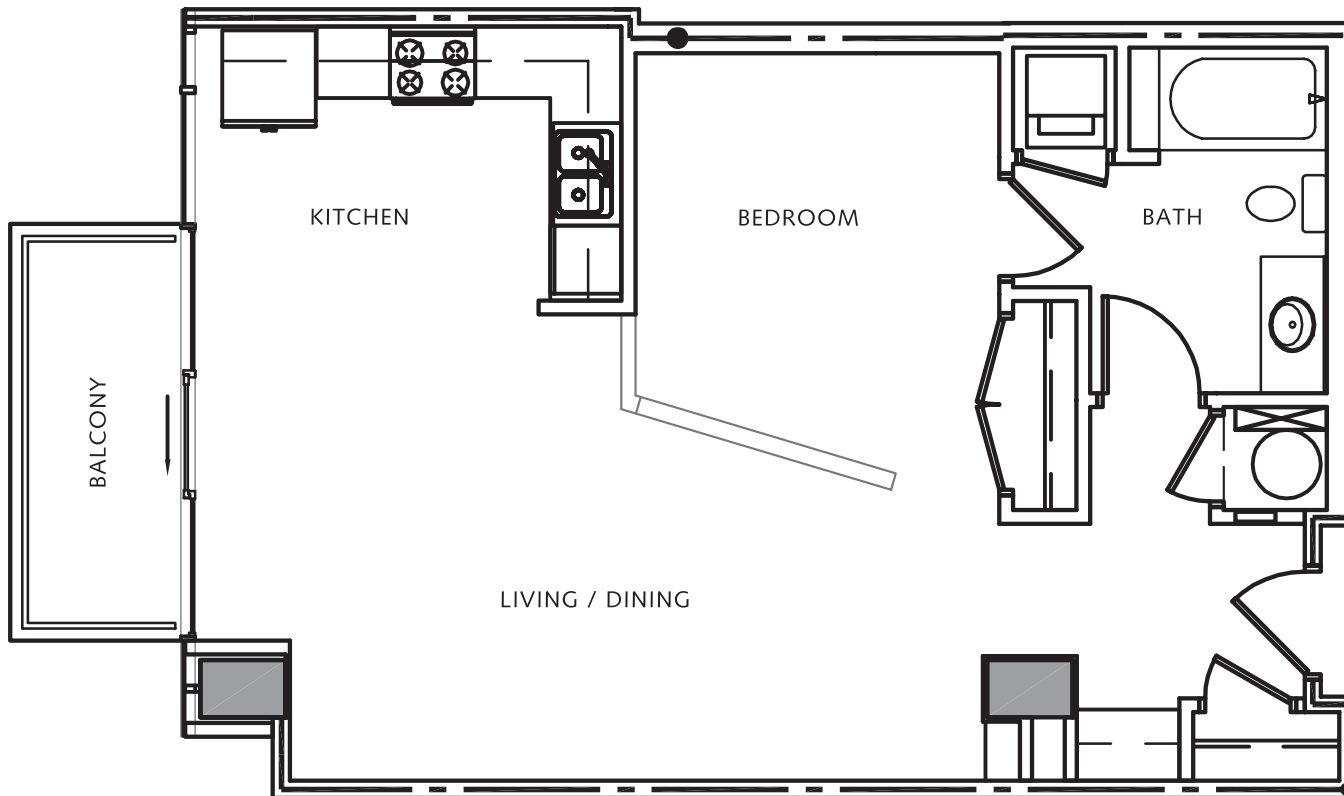

M O S A I C

O F H O U S T O N

HoustonLuxuryHighRises.com

832-298-2893

Residence: A1C

One Bedroom - One Bath

748 Interior Sq. Ft.

809 Total Sq. Ft.

Square footages, where indicated on plan, are approximate. Layouts shown at interiors are for general reference only and are not intended to depict precisely the actual as-built conditions. Furniture not included. Drawings not to scale are subject to change.