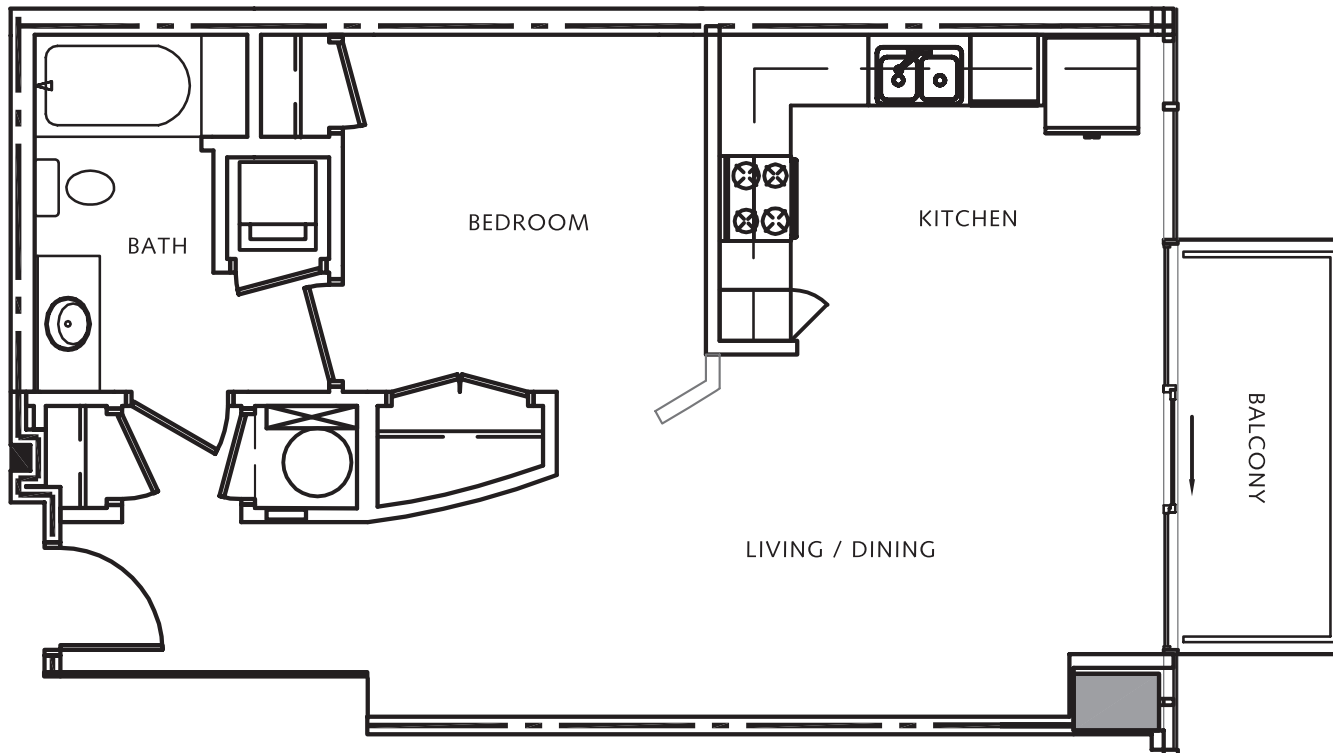

M O S A I C
O F H O U S T O N

Residence: A1B

One Bedroom - One Bath

HoustonLuxuryHighRises.com
832-298-2893

690 Interior Sq. Ft.

751 Total Sq. Ft.

Square footages, where indicated on plan, are approximate. Layouts shown at interiors are for general reference only and are not intended to depict precisely the actual as-built conditions. Furniture not included. Drawings not to scale are subject to change.