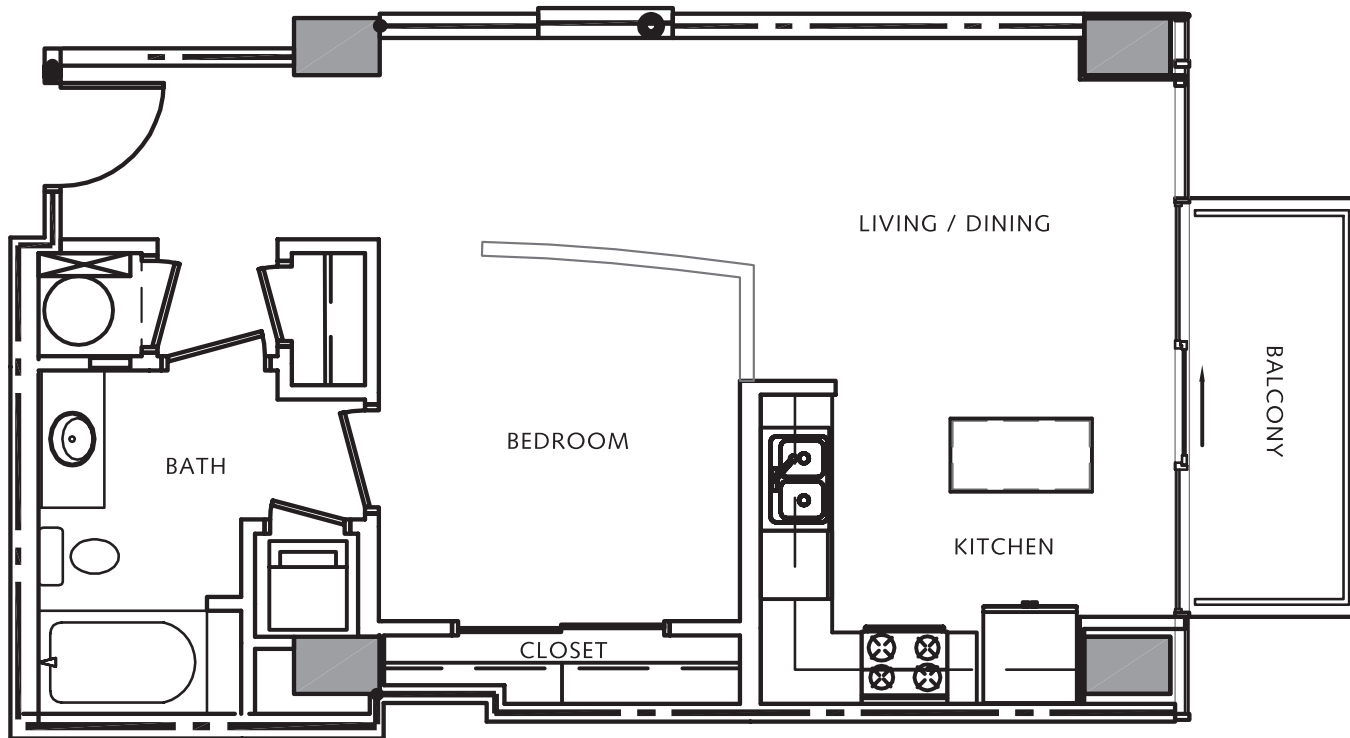

M O S A I C
O F H O U S T O N

Residence: A1A

One Bedroom - One Bath

HoustonLuxuryHighRises.com
832-298-2893

672 Interior Sq. Ft.

733 Total Sq. Ft.

Square footages, where indicated on plan, are approximate. Layouts shown at interiors are for general reference only and are not intended to depict precisely the actual as-built conditions. Furniture not included. Drawings not to scale are subject to change.