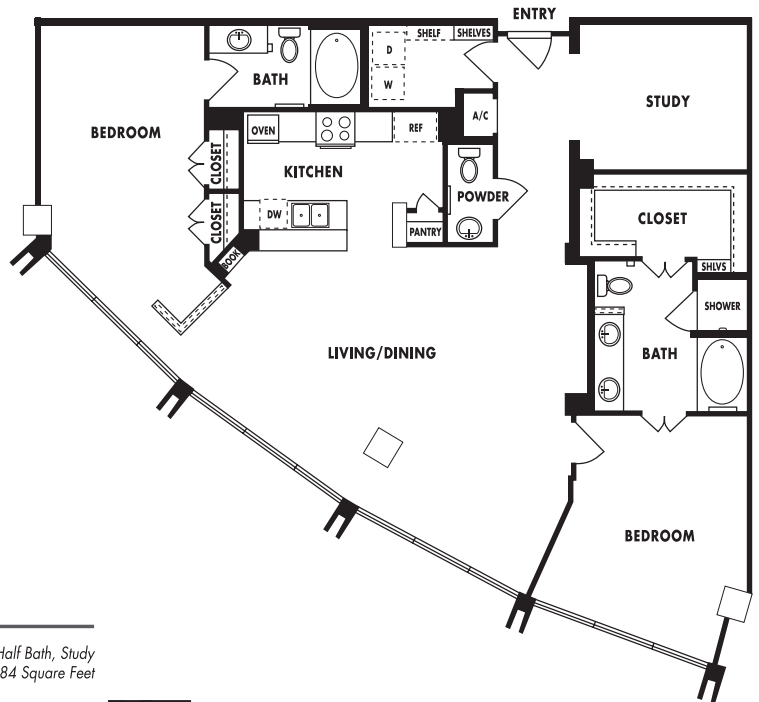

Upscale

Uplift

Uppermost

Upbeat

Upgrade

Upswing

Uptown

**TOWER PLAN T9**

Two Bedroom, Two and One Half Bath, Study  
1,703 SF Interior  
(2) 35 SF Terraces  
1,773 SF Total

**TOWER PLAN T9**

Two Bedroom, Two and One Half Bath, Study  
1,684 Square Feet