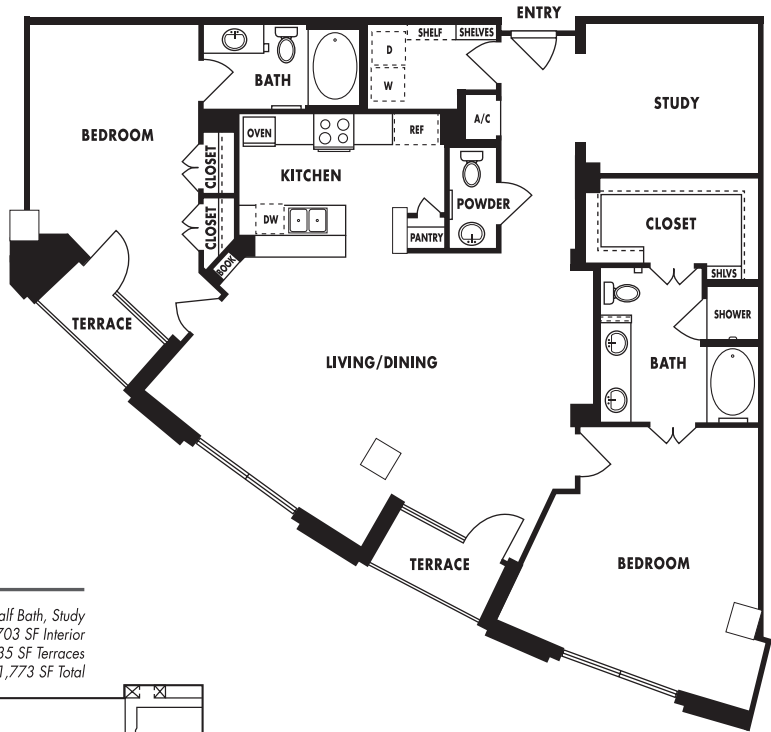

Upscale

Uplift

Uppermost

Upbeat

Upgrade

Upswing

Uptown

**TOWER PLAN T9**

Two Bedroom, Two and One Half Bath, Study  
1,703 SF Interior  
(2) 35 SF Terraces  
1,773 SF Total

**TOWER PLAN T9**

Two Bedroom, Two and One Half Bath, Study  
1,684 Square Feet