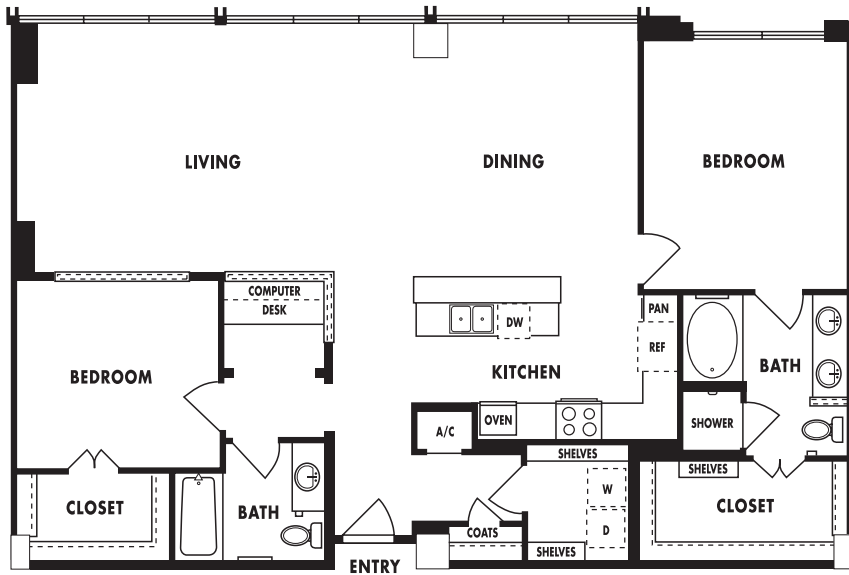

Upscale

Uplift

Uppermost

Upbeat

Upgrade

Upswing

Uptown

**TOWER PLAN T8**

Two Bedroom, Two Bath  
1,569 SF Interior  
35 SF Terrace  
1,604 SF Total

Floors 1-7

**TOWER PLAN T8**

Two Bedroom, Two Bath  
1,605 Square Feet

Floor 8