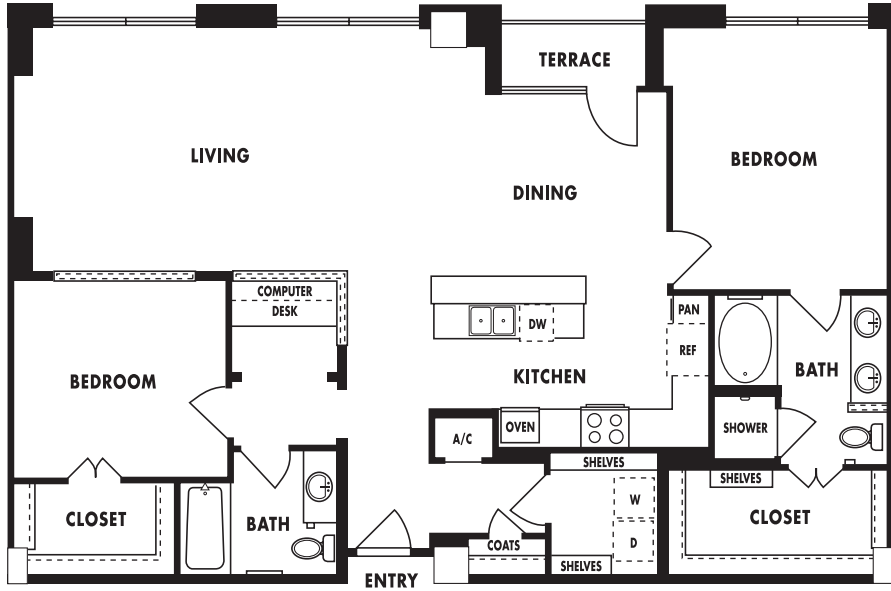

Upscale

Uplift

Uppermost

Upbeat

Upgrade

Upswing

Uptown

**TOWER PLAN T8**

Two Bedroom, Two Bath  
1,569 SF Interior  
35 SF Terrace  
1,604 SF Total

Floors 1-7

**TOWER PLAN T8**

Two Bedroom, Two Bath  
1,605 Square Feet

Floor 8