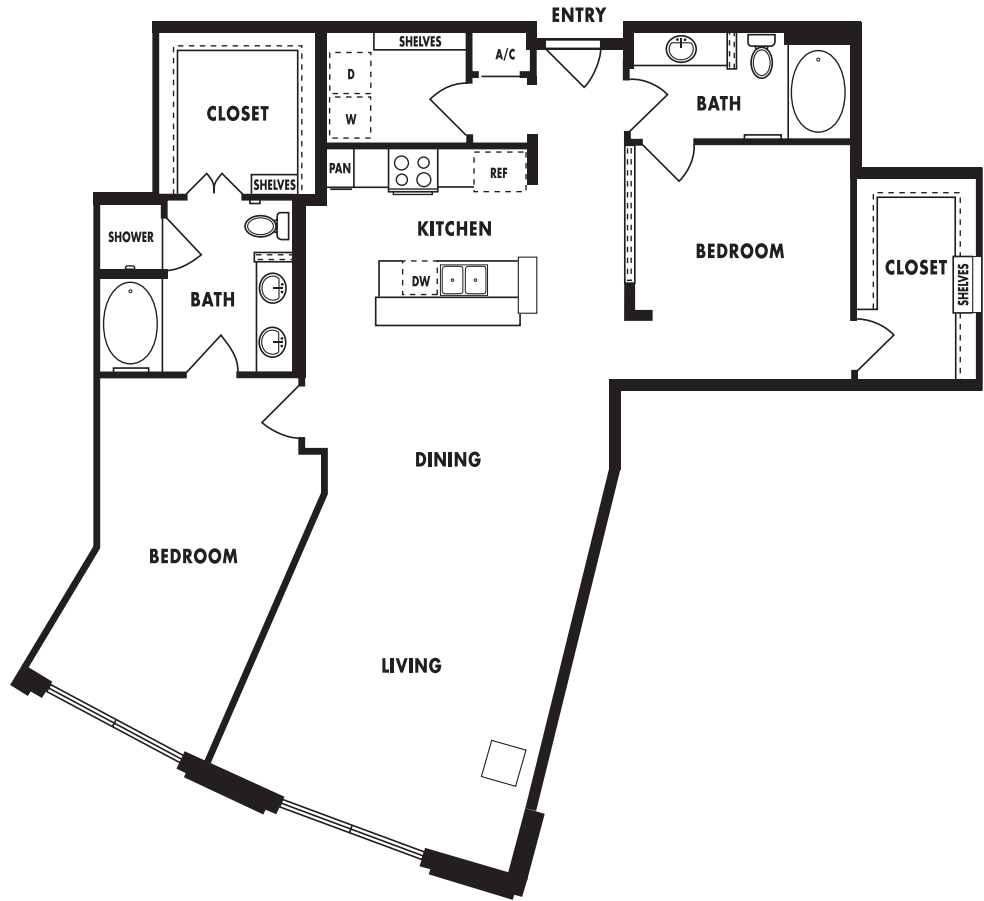

Upscale

Uplift

Uppermost

Upbeat

Upgrade

Upswing

Uptown

TOWER PLAN T6

Two Bedroom, Two Bath
1,532 Square Feet