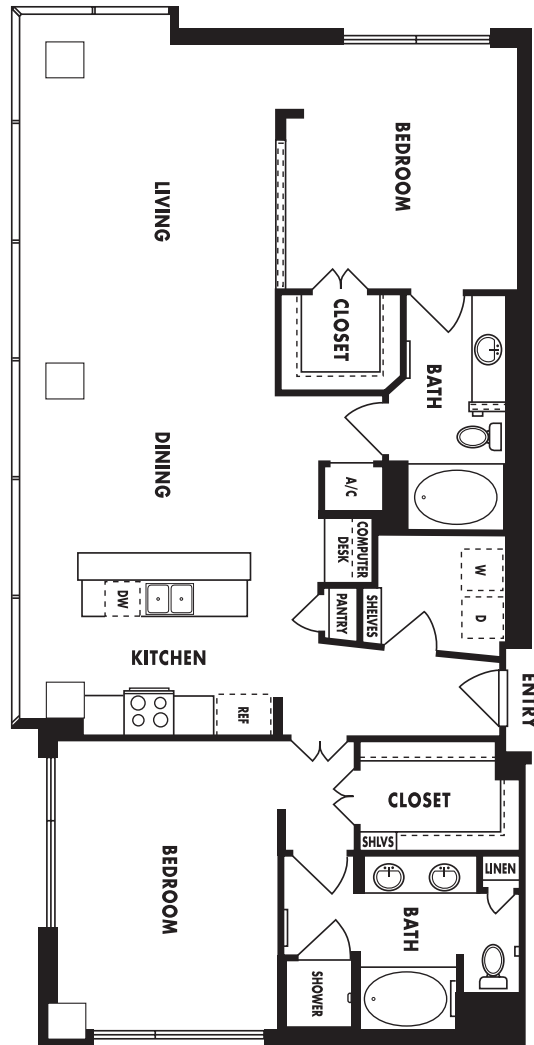

Upscale

Uplift

Uppermost

Upbeat

Upgrade

Upswing

Uptown

**TOWER PLAN**

**T 5**

Two Bedroom, Two Bath  
1,481 Square Feet

Floors 3-7