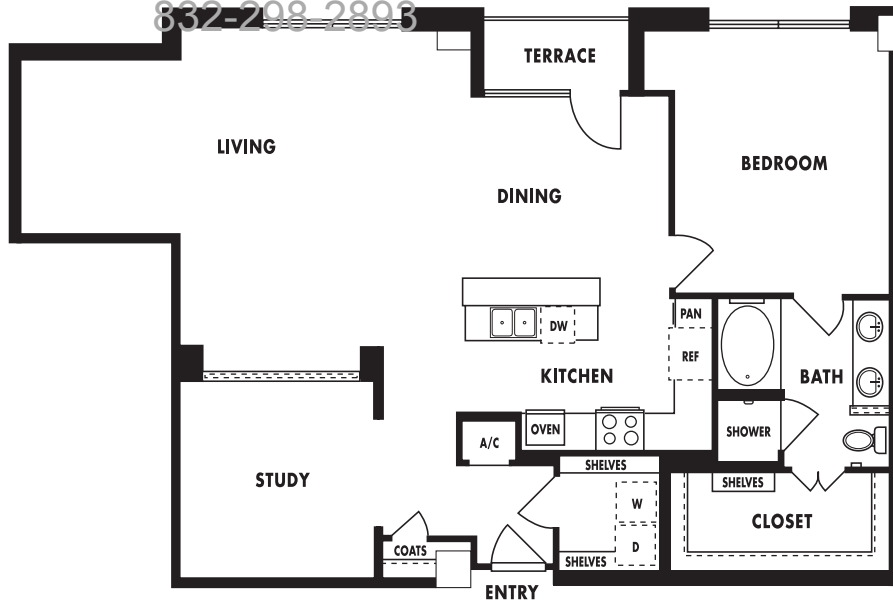

T 4

One Bedroom, One Bath, Study
1,432 Square Feet

Floor 8

TOWER PLAN

T 4

One Bedroom, One Bath, Study
1,269 SF Interior
35 Terrace
1,304 SF Total

Floor 1

TOWER PLAN T4

One Bedroom, One Bath, Study
 1,313 SF Interior
 36 SF Terrace
 1,349 SF Total

Floor 2

Upscale

Uplift

Uppermost

Upbeat

Upgrade

Upswing

Uptown

TOWER PLAN T4

One Bedroom, One Bath, Study
 1,269 SF Interior
 35 Terrace
 1,304 SF Total

Floor 1