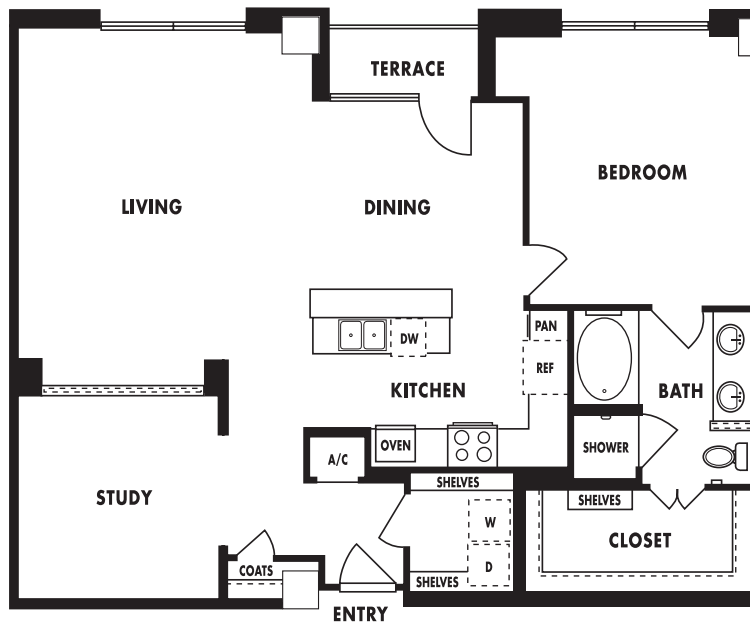

T 4

One Bedroom, One Bath, Study
1,432 Square Feet

Floor 8

TOWER PLAN

T 4

One Bedroom, One Bath, Study
1,269 SF Interior
35 Terrace
1,304 SF Total

Floor 1

TOWER PLAN T4

One Bedroom, One Bath, Study
 1,313 SF Interior
 36 SF Terrace
 1,349 SF Total

Floor 2

Upscale

Uplift

Uppermost

Upbeat

Upgrade

Upswing

Uptown

TOWER PLAN T4

One Bedroom, One Bath, Study
 1,269 SF Interior
 35 Terrace
 1,304 SF Total

Floor 1