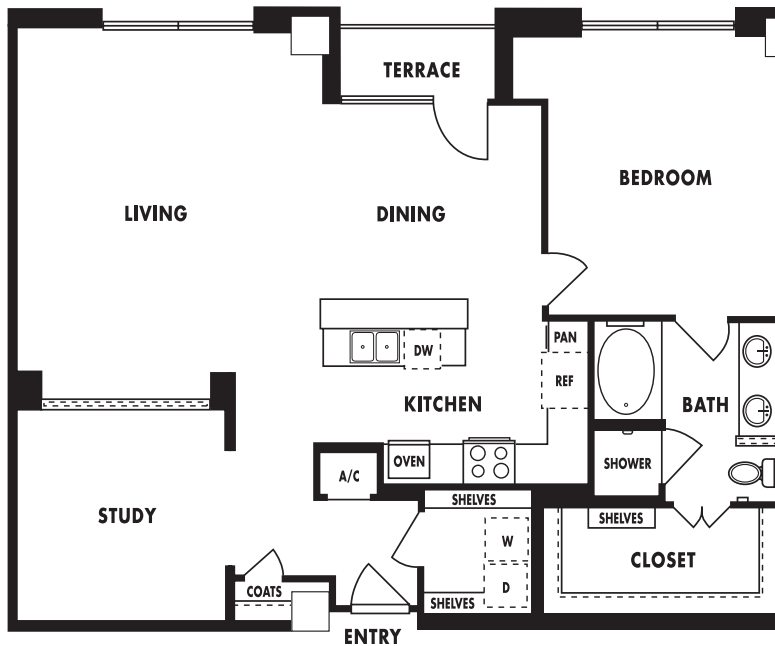

Upscale

Uplift

Uppermost

Upbeat

Upgrade

Upswing

Uptown

TOWER PLAN

T 4

One Bedroom, One Bath, Study
1,432 Square Feet

Floor 8

TOWER PLAN

T 4

One Bedroom, One Bath, Study
1,269 SF Interior
35 Terrace
1,304 SF Total

Floor 1

TOWER PLAN T4

One Bedroom, One Bath, Study
 1,313 SF Interior
 36 SF Terrace
 1,349 SF Total

Floor 2

Upscale

Uplift

Uppermost

Upbeat

Upgrade

Upswing

Uptown

TOWER PLAN T4

One Bedroom, One Bath, Study
 1,269 SF Interior
 35 Terrace
 1,304 SF Total

Floor 1