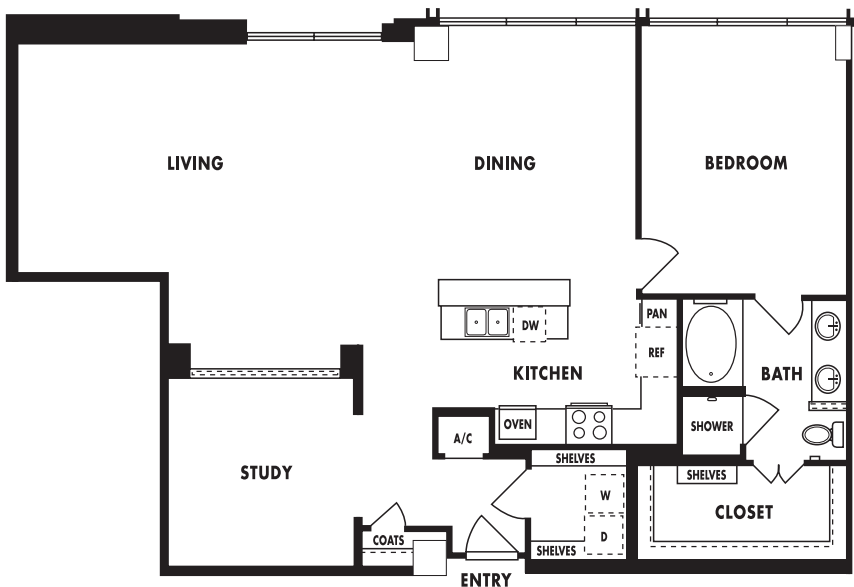

Upscale

Uplift

Uppermost

Upbeat

Upgrade

Upswing

Uptown