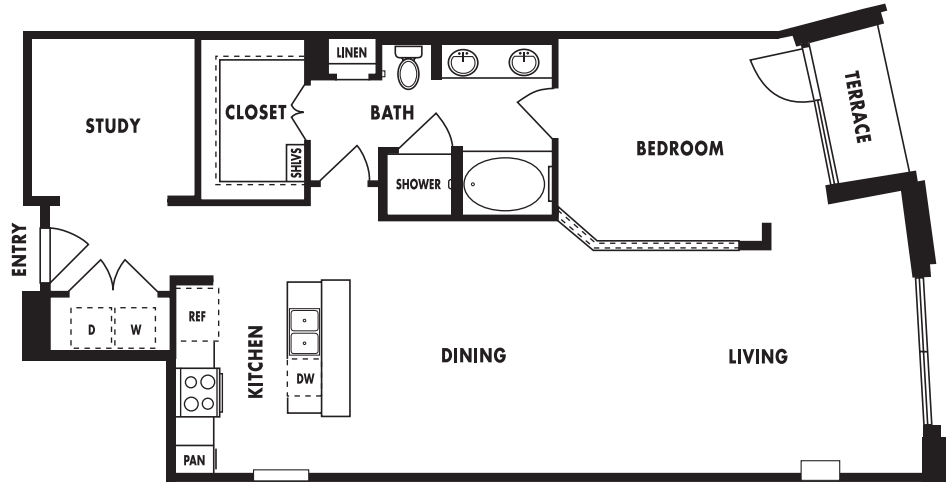

Upscale

Uplift

Uppermost

Upbeat

Upgrade

Upswing

Uptown

TOWER PLAN T3

One Bedroom, One Bath, Study
1,137 SF Interior
35 SF Terrace
1,172 SF Total

TOWER PLAN T3

One Bedroom, One Bath, Study
1,142 Square Feet