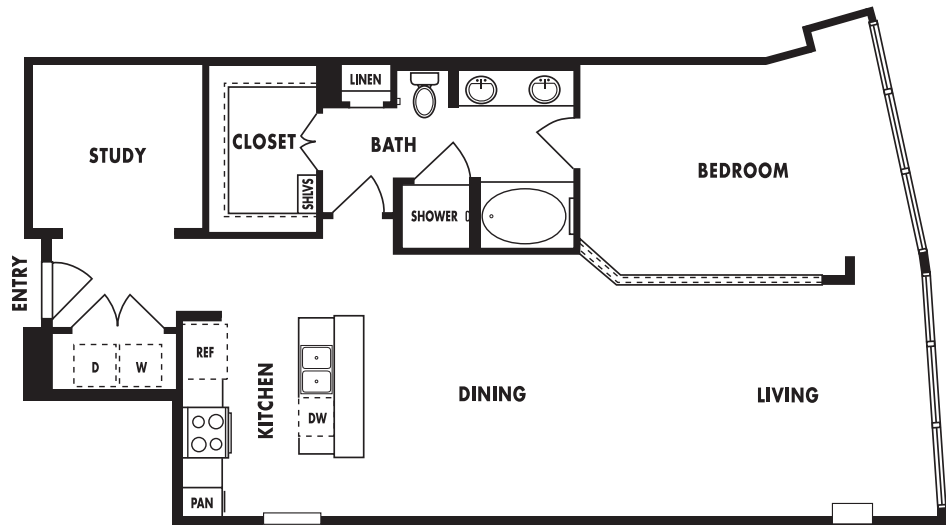

Upscale

Uplift

Uppermost

Upbeat

Upgrade

Upswing

Uptown

TOWER PLAN T3

One Bedroom, One Bath, Study
1,137 SF Interior
35 SF Terrace
1,172 SF Total

TOWER PLAN T3

One Bedroom, One Bath, Study
1,142 Square Feet