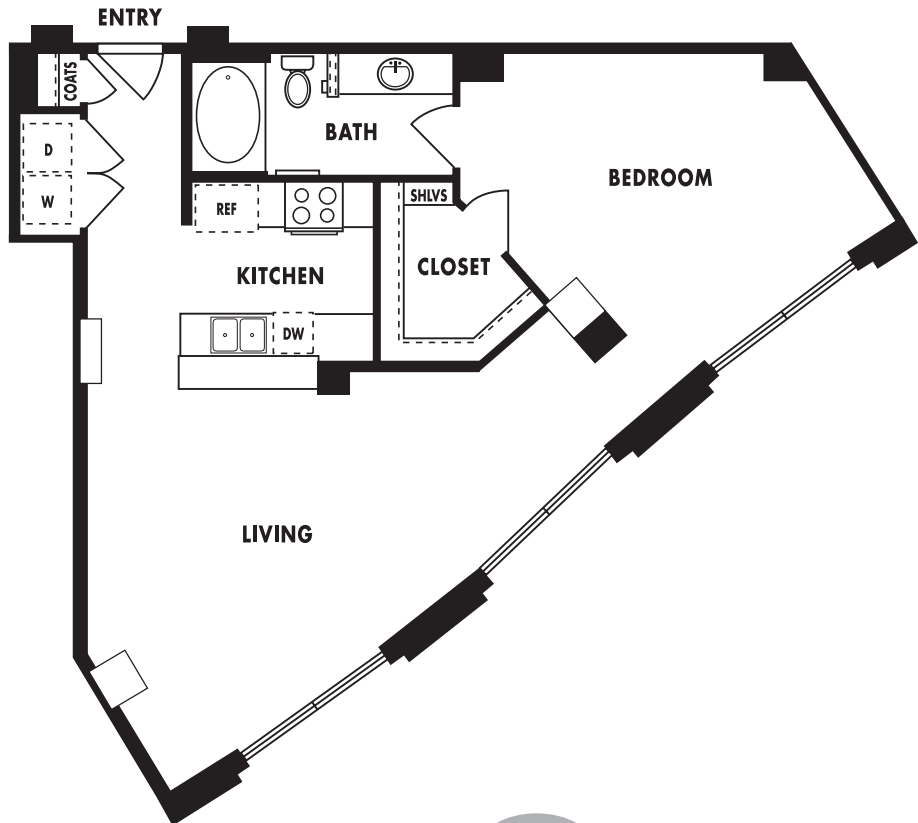

Upscale

Uplift

Uppermost

Upbeat

Upgrade

Upswing

Uptown

**TOWER PLAN T2**

*One Bedroom, One Bath  
910 Square Feet*