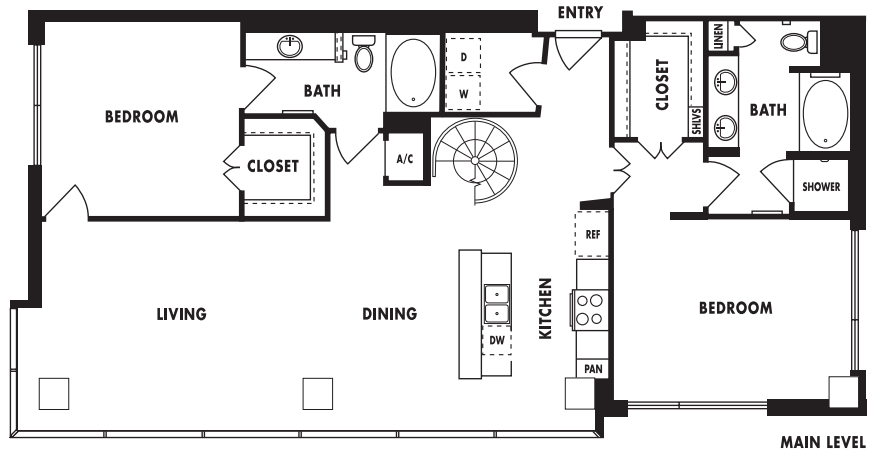

Upscale

Uplift

Uppermost

Upbeat

Upgrade

Upswing

Uptown

**TOWER PLAN T11**

Two Bedroom, Two Bath Two-Level Loft Penthouse  
1,481 SF Main Level  
333 SF Loft Level  
1,814 SF Total