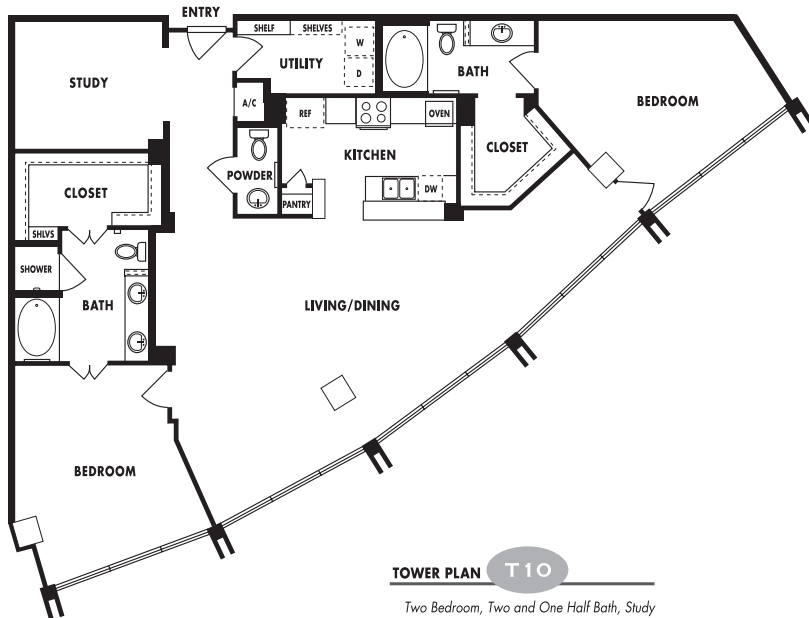

Upscale

Uplift

Uppermost

Upbeat

Upgrade

Upswing

Uptown

TOWER PLAN T10

Two Bedroom, Two and One Half Bath, Study
1,854 SF Interior
(2) 35 SF Terraces
1,924 SF Total

TOWER PLAN T10

Two Bedroom, Two and One Half Bath, Study
1,815 Square Feet