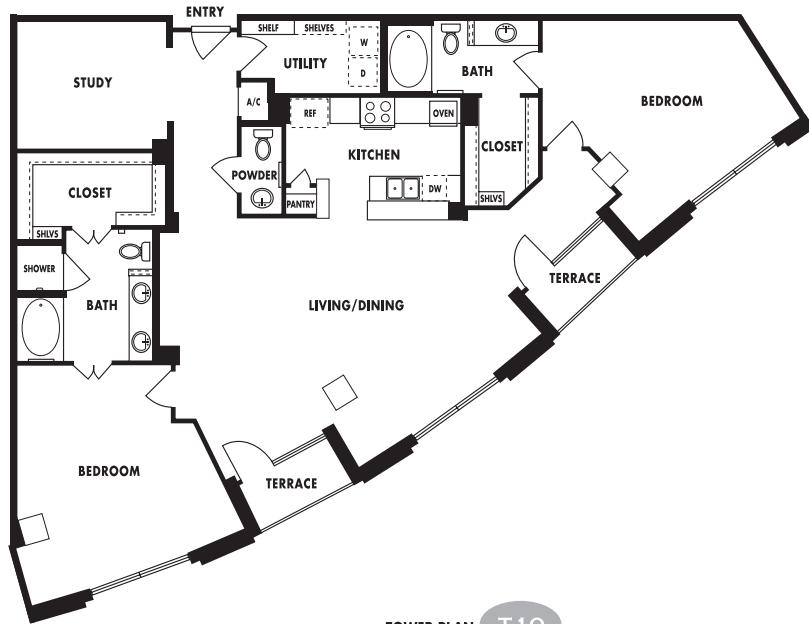

Upscale

Uplift

Uppermost

Upbeat

Upgrade

Upswing

Uptown

TOWER PLAN T10

Two Bedroom, Two and One Half Bath, Study
1,854 SF Interior
(2) 35 SF Terraces
1,924 SF Total

TOWER PLAN T10

Two Bedroom, Two and One Half Bath, Study
1,815 Square Feet