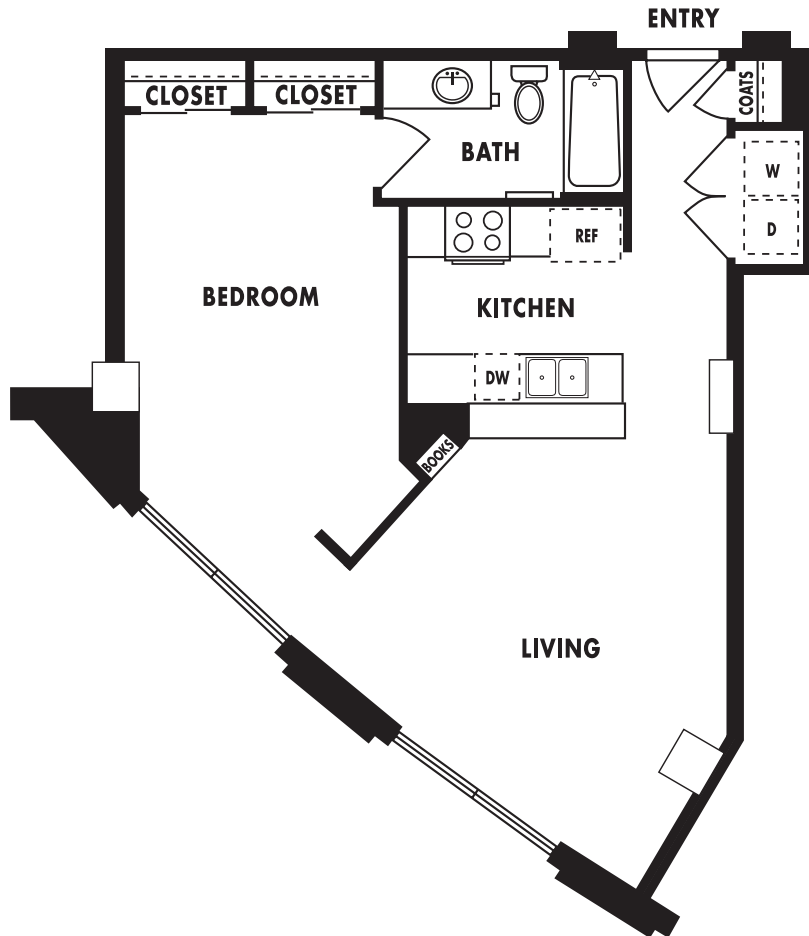

Upscale

Uplift

Uppermost

Upbeat

Upgrade

Upswing

Uptown

TOWER PLAN

T 1

*One Bedroom, One Bath
 766 Square Feet*

Floor 2