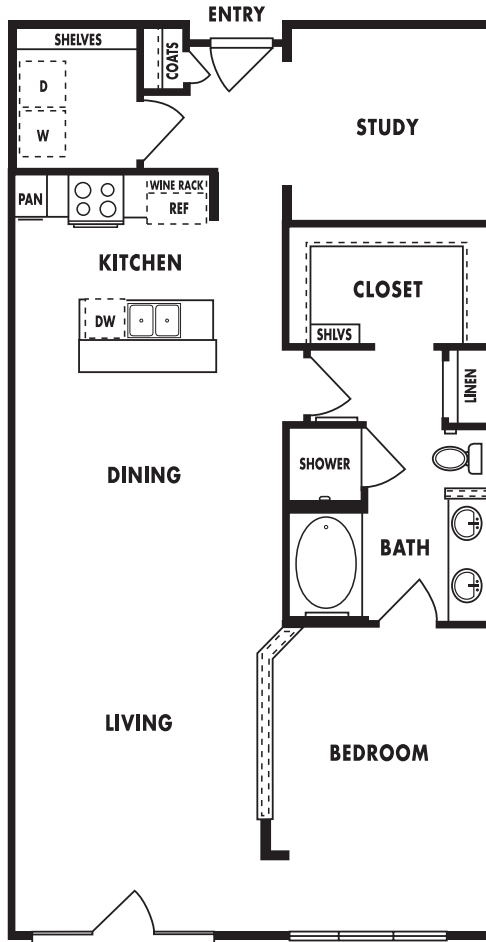

Upscale

Uplift

Uppermost

Upbeat

Upgrade

Upswing

Uptown

MID-RISE PLAN M9

One Bedroom, One Bath, Study
1,075 Square Feet

MID-RISE PLAN M9

One Bedroom, One Bath, Study
1,093 Square Feet