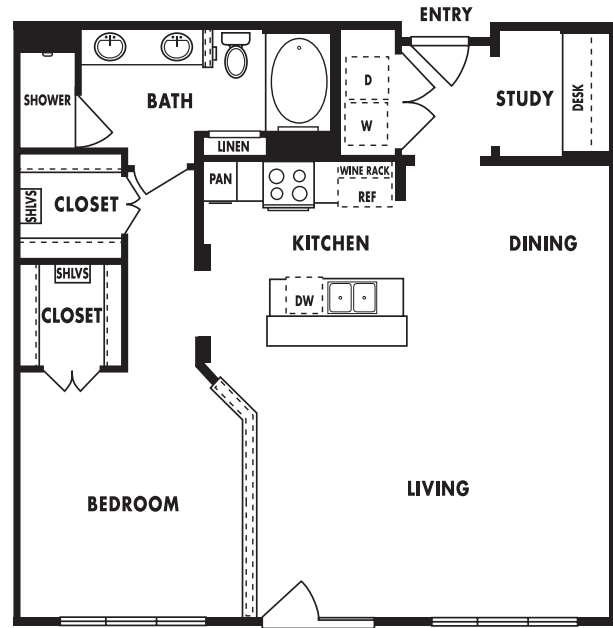

Upscale

Uplift

Uppermost

Upbeat

Upgrade

Upswing

Uptown

MID-RISE PLAN M8

*One Bedroom, One Bath, Study
 999 Square Feet*

MID-RISE PLAN M8

*One Bedroom, One Bath, Study
 1,031 Square Feet*

MID-RISE PLAN M8

*One Bedroom, One Bath, Study
 1,023 Square Feet*

HoustonLuxuryHighRises.com
 832-298-2893

MID-RISE PLAN M8

*One Bedroom, One Bath, Study
 1,044 Square Feet*