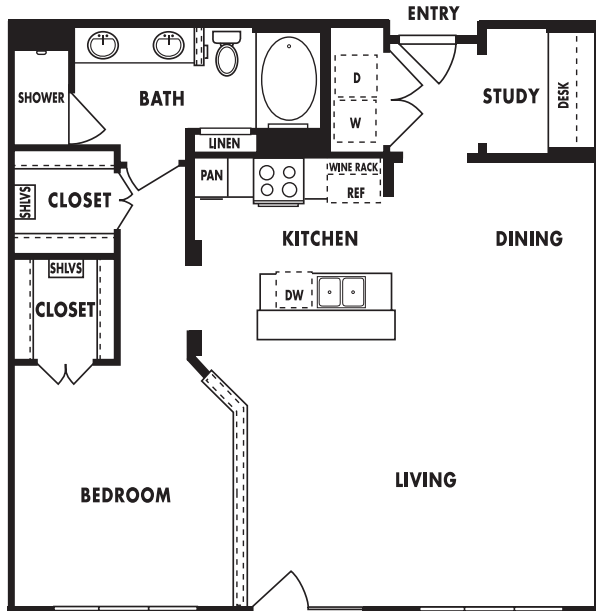

*One Bedroom, One Bath, Study
 999 Square Feet*

MID-RISE PLAN M8

*One Bedroom, One Bath, Study
 1,031 Square Feet*

MID-RISE PLAN M8

*One Bedroom, One Bath, Study
 1,023 Square Feet*

HoustonLuxuryHighRises.com
 832-298-2893

MID-RISE PLAN M8

*One Bedroom, One Bath, Study
 1,044 Square Feet*