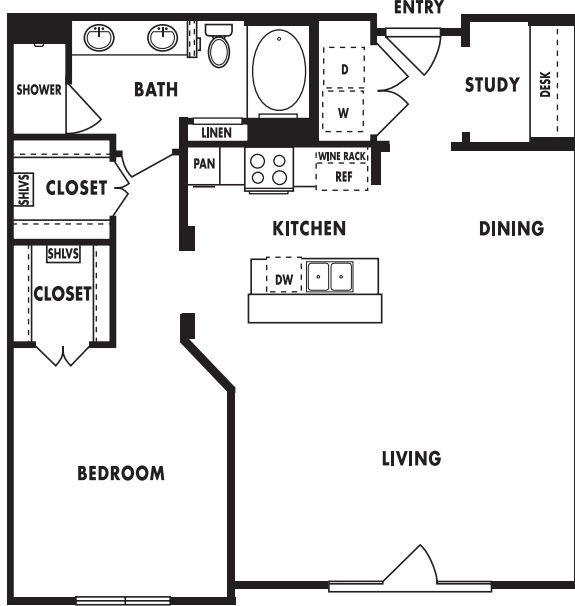

Upscale

Uplift

Uppermost

Upbeat

Upgrade

Upswing

Uptown

MID-RISE PLAN M8

*One Bedroom, One Bath, Study
 999 Square Feet*

MID-RISE PLAN M8

*One Bedroom, One Bath, Study
 1,031 Square Feet*

MID-RISE PLAN M8

*One Bedroom, One Bath, Study
 1,023 Square Feet*

HoustonLuxuryHighRises.com
 832-298-2893

MID-RISE PLAN M8

*One Bedroom, One Bath, Study
 1,044 Square Feet*