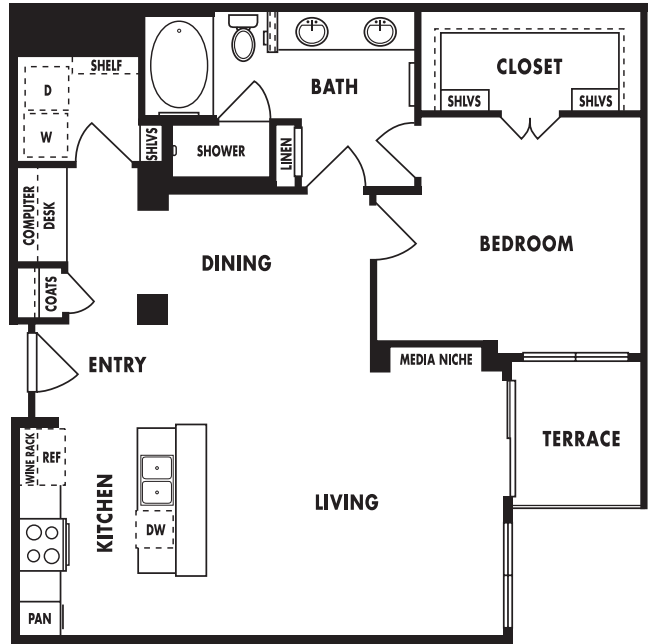

Upscale

Uplift

Uppermost

Upbeat

Upgrade

Upswing

Uptown

**MID-RISE PLAN M7**

One Bedroom, One Bath  
965 SF Interior  
53 SF Terrace  
1,018 SF Total

**MID-RISE PLAN M7**

One Bedroom, One Bath  
982 SF Interior  
53 SF Terrace  
1,035 SF Total