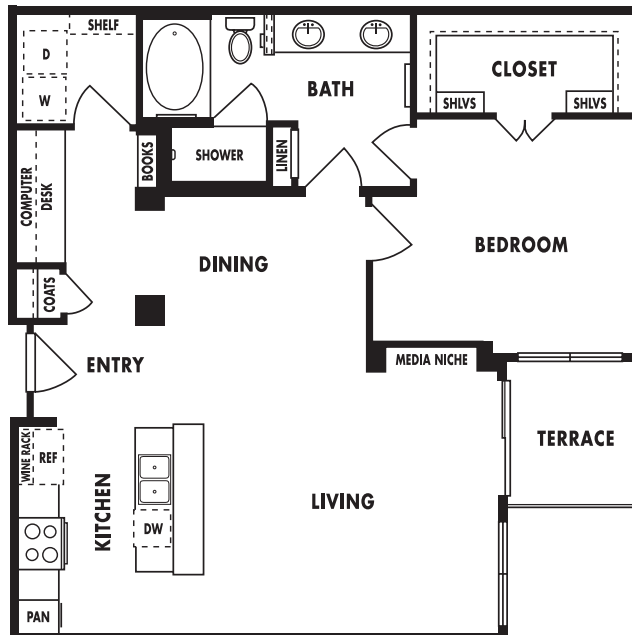

Upscale

Uplift

Uppermost

Upbeat

Upgrade

Upswing

Uptown

**MID-RISE PLAN M7**

One Bedroom, One Bath  
965 SF Interior  
53 SF Terrace  
1,018 SF Total

**MID-RISE PLAN M7**

One Bedroom, One Bath  
982 SF Interior  
53 SF Terrace  
1,035 SF Total