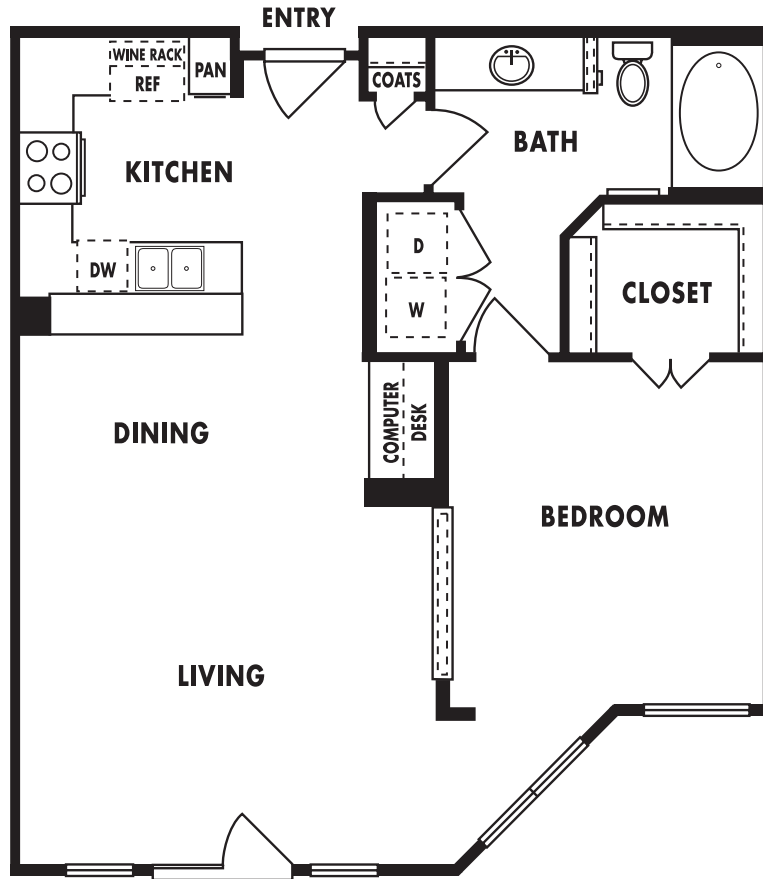

Upscale

Uplift

Uppermost

Upbeat

Upgrade

Upswing

Uptown

MID-RISE PLAN

M6

*One Bedroom, One Bath
 869 Square Feet*