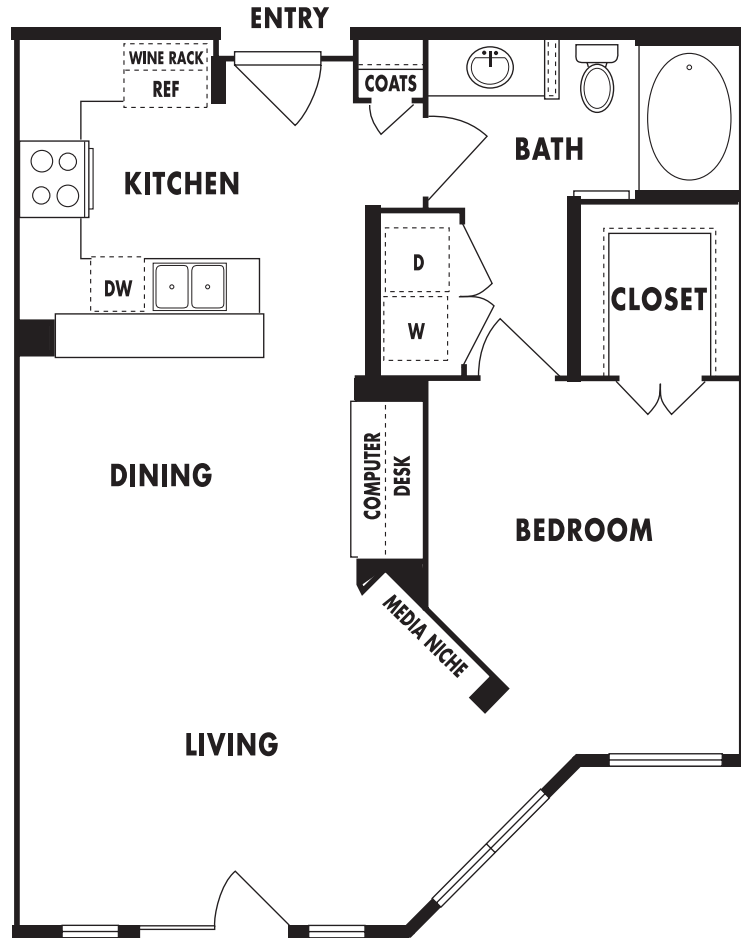

Upscale

Uplift

Uppermost

Upbeat

Upgrade

Upswing

Uptown

MID-RISE PLAN

M4

*One Bedroom, One Bath
 774 Square Feet*