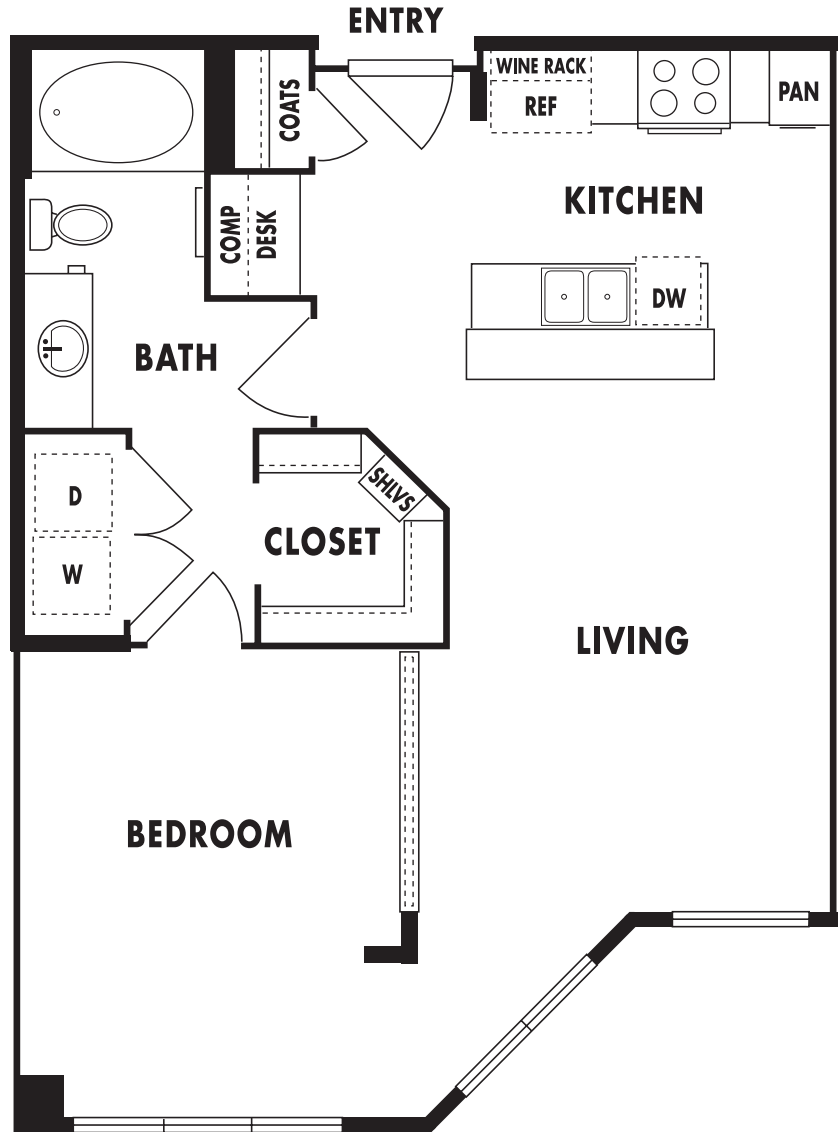

Upscale

Uplift

Uppermost

Upbeat

Upgrade

Upswing

Uptown

MID-RISE PLAN

M3

*One Bedroom, One Bath
718 Square Feet*