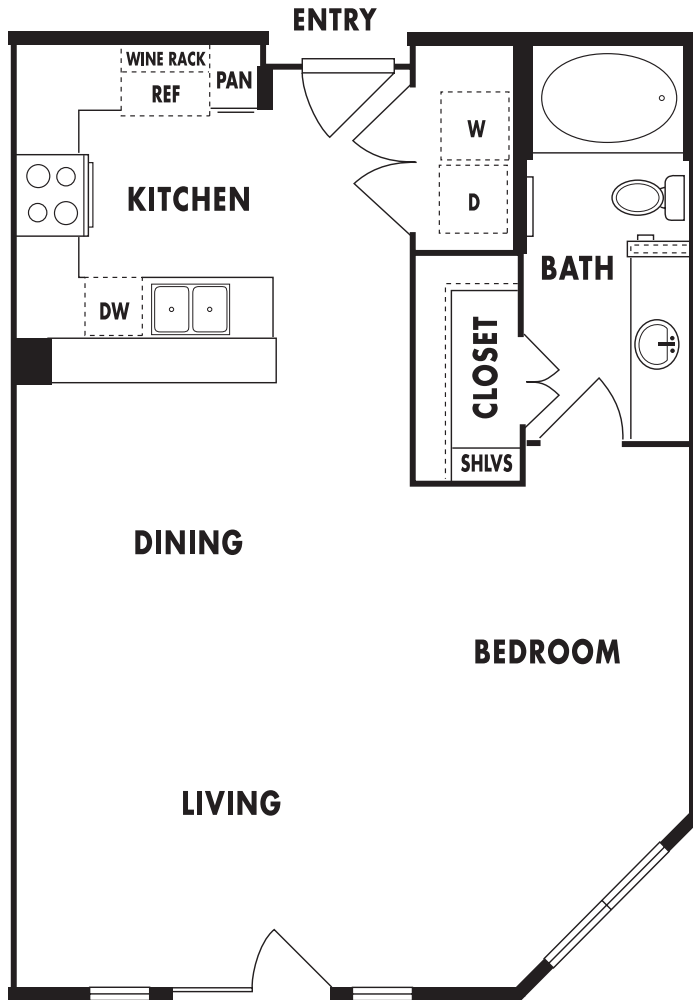

Upscale

Uplift

Uppermost

Upbeat

Upgrade

Upswing

Uptown

MID-RISE PLAN

M2

*One Bedroom, One Bath
718 Square Feet*