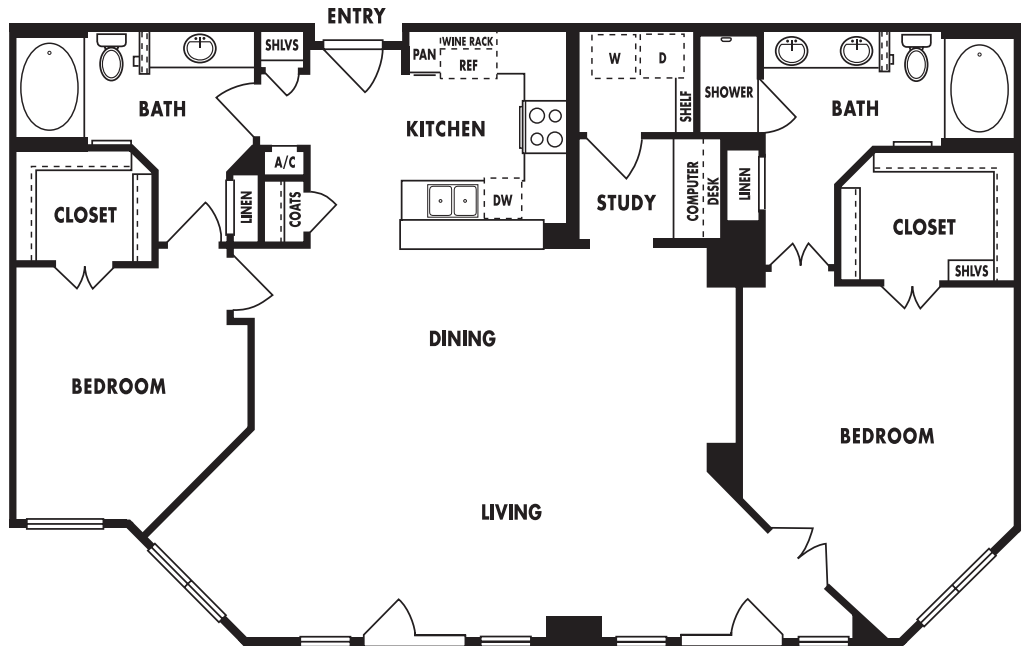

Upscale

Uplift

Uppermost

Upbeat

Upgrade

Upswing

Uptown

MID-RISE PLAN

M16

*Two Bedroom, Two Bath, Study
 1,590 Square Feet*