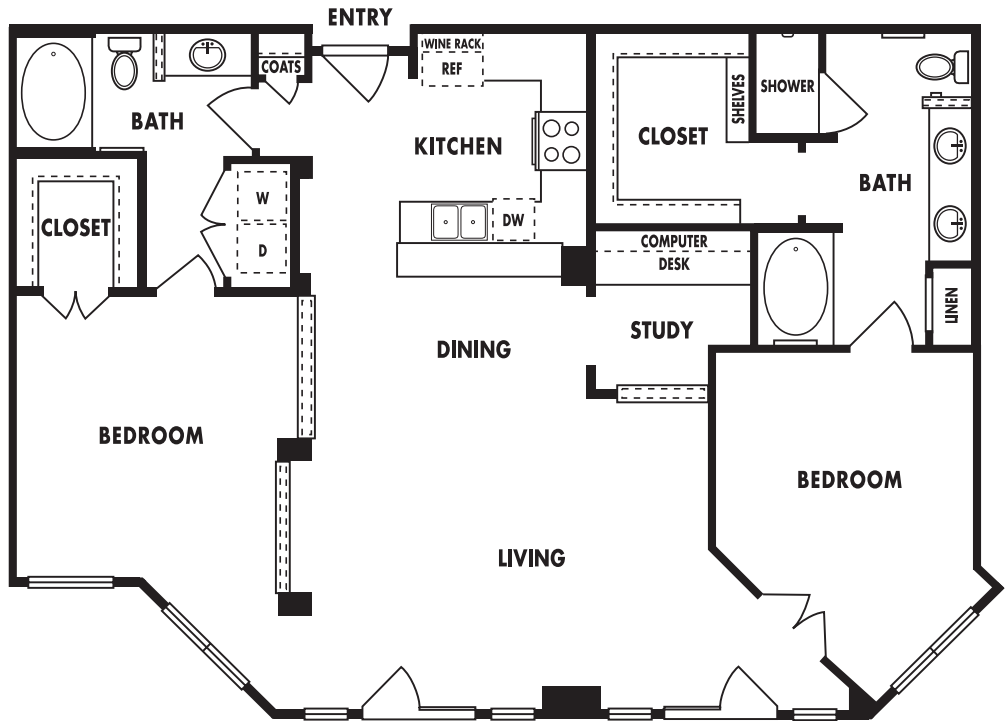

Upscale

Uplift

Uppermost

Upbeat

Upgrade

Upswing

Uptown

MID-RISE PLAN M15

*Two Bedroom, Two Bath, Study
1,373 Square Feet*