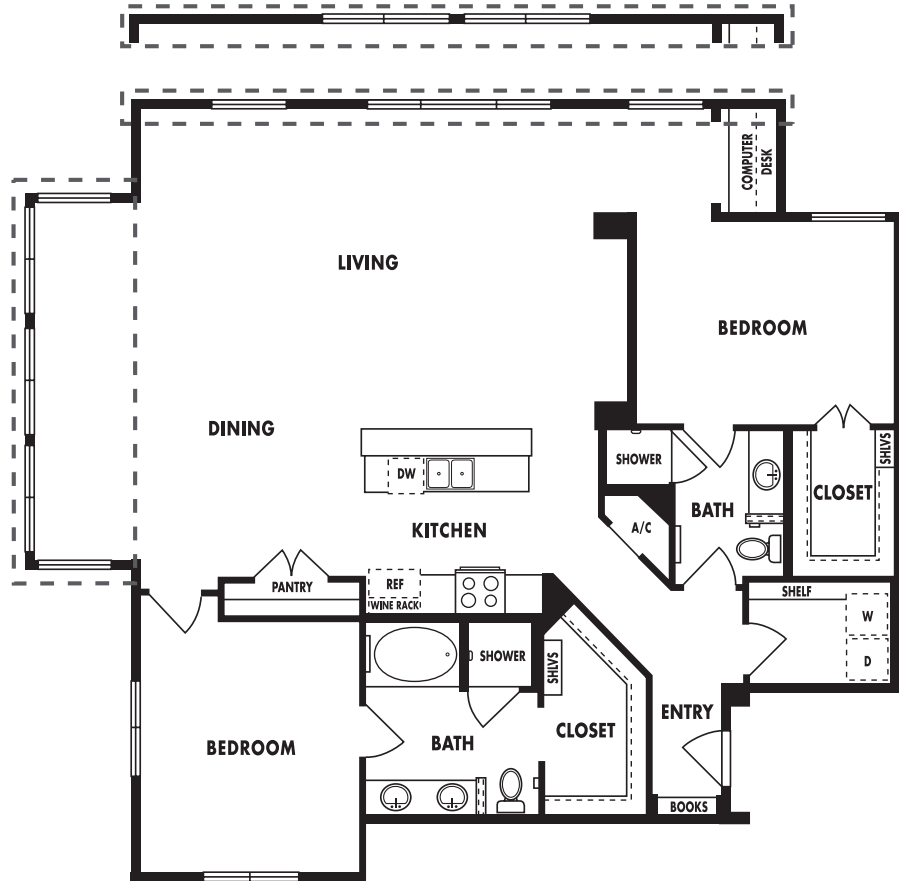

Upscale

Uplift

Uppermost

Upbeat

Upgrade

Upswing

Uptown

MID-RISE PLAN M 14

*Two Bedroom, Two Bath
 1,586 Square Feet*

MID-RISE PLAN M 14

*Two Bedroom, Two Bath
 (Optional Dining Room Extension,
 Optional Living Room Windows)
 1,703 Square Feet*