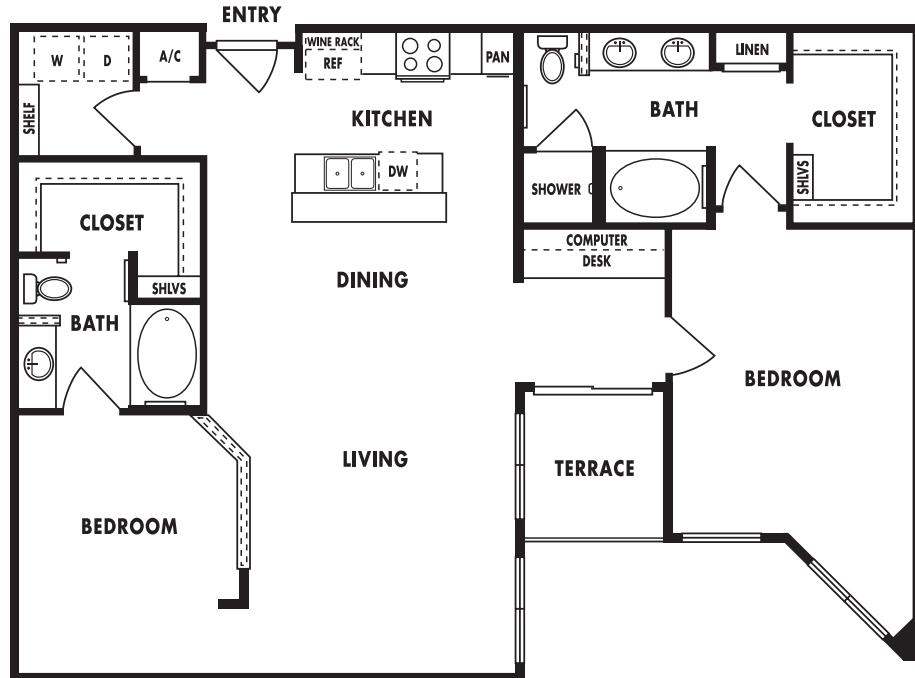

Upscale

Uplift

Uppermost

Upbeat

Upgrade

Upswing

Uptown

MID-RISE PLAN M13

*Two Bedroom, Two Bath
 1,342 SF Interior
 53 SF Terrace
 1,395 SF Total*