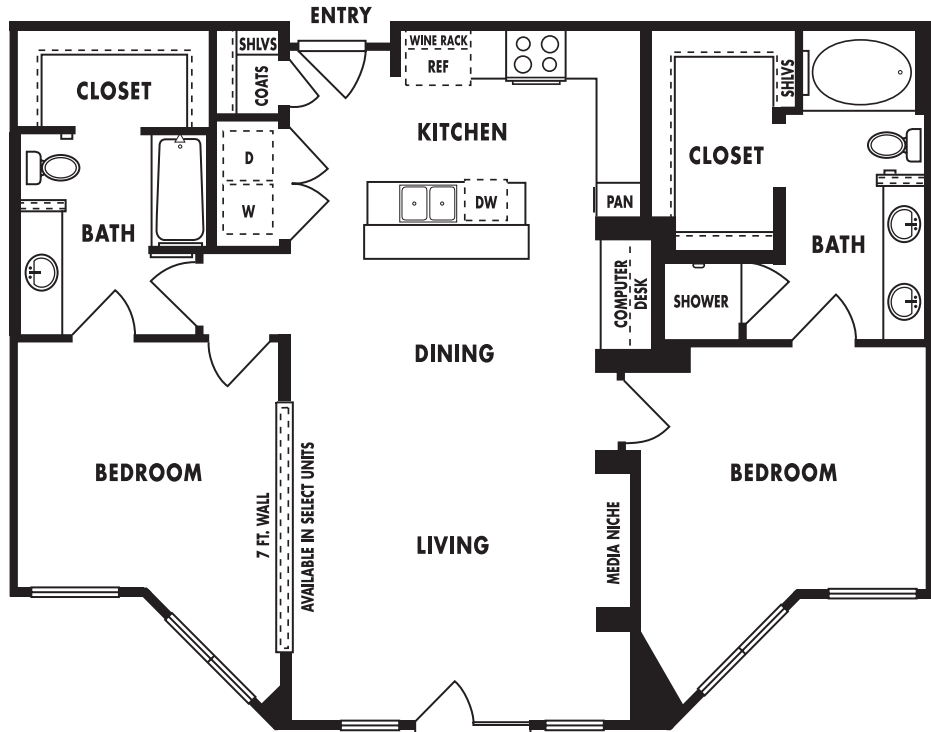

Upscale

Uplift

Uppermost

Upbeat

Upgrade

Upswing

Uptown

**MID-RISE PLAN**

**M12**

*Two Bedroom, Two Bath  
1,231 Square Feet*