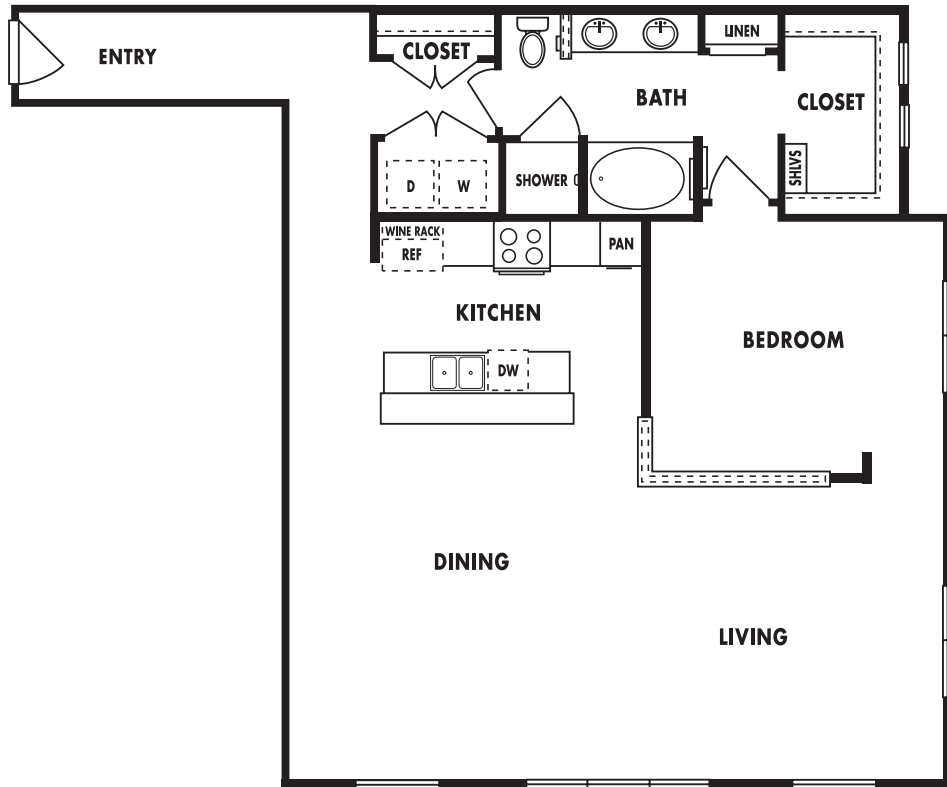

Upscale

Uplift

Uppermost

Upbeat

Upgrade

Upswing

Uptown

MID-RISE PLAN

M10

*One Bedroom, One Bath
1,246 Square Feet*